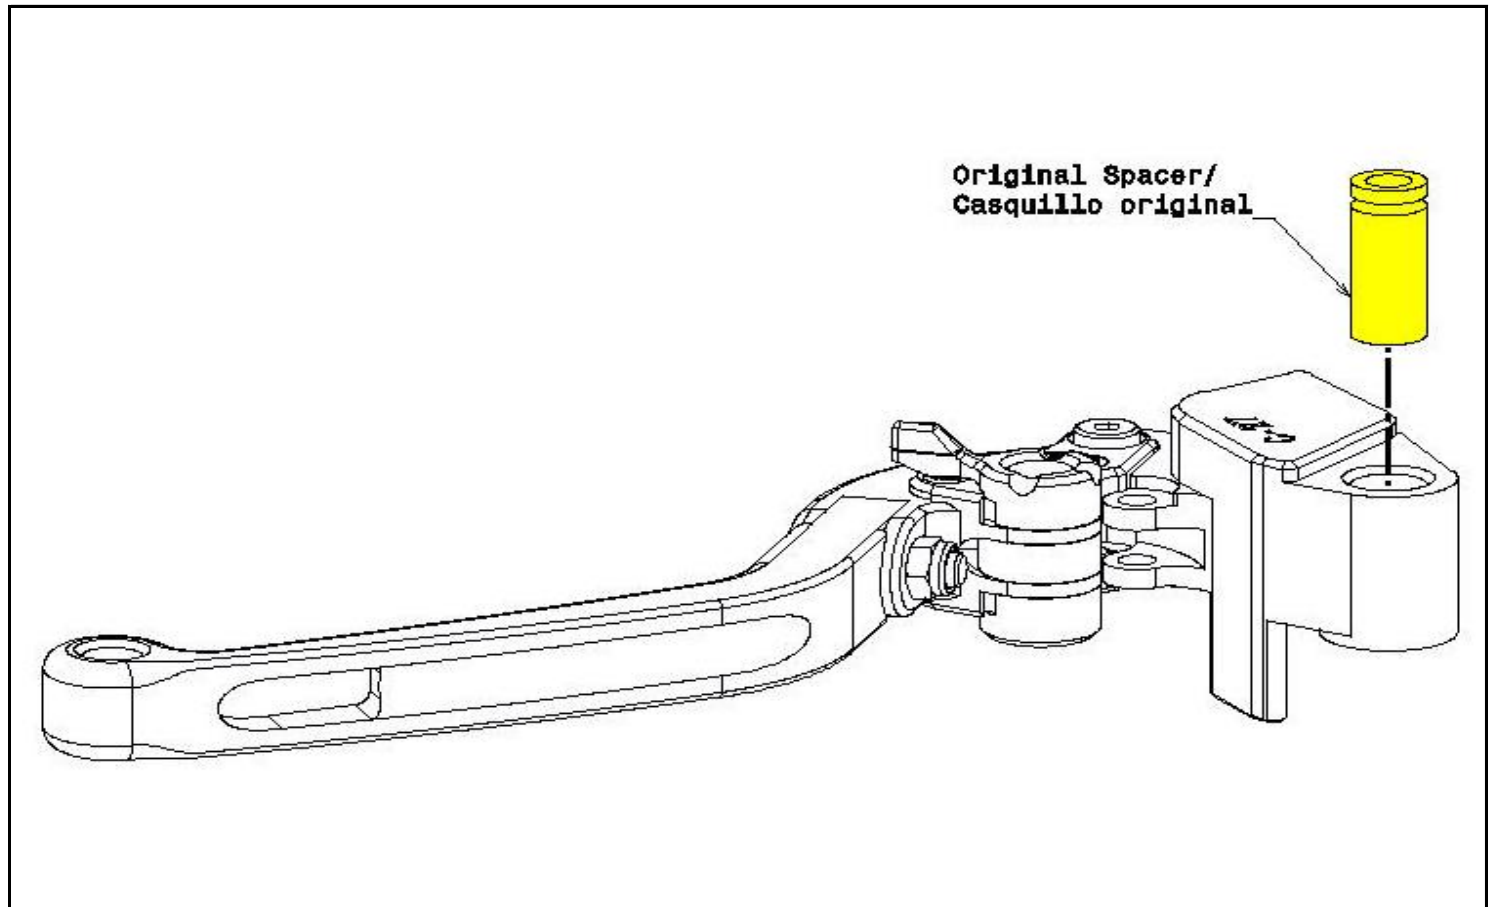

Ref.
5454N

MANETA EMBRAGUE / CLUTCH LEVER

Ref.
5454N

MANETA EMBRAGUE / CLUTCH LEVER