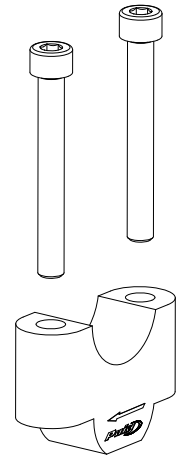

**TORRETA Ø32 / Ø32 RISER**

**Ref. 20308P**

**Ref. 20309P**

**Ref. 20308P**

**Ref. 20309P**

REF:	TORNILLERÍA	SCREWS	QTY.
20308P	Tornillos M8x55	M8x55 screws	4
20309P	Tornillos M8x65	M8x65 screws	4