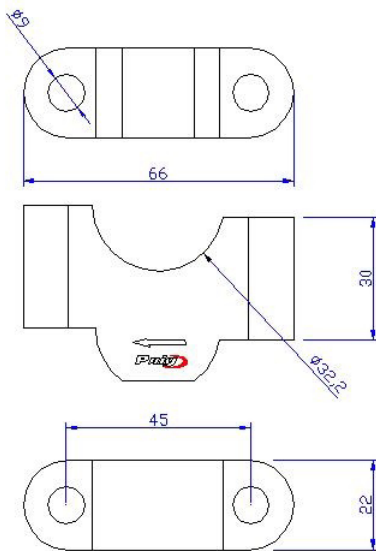

**TORRETA Ø32 / Ø32 RISER**

**Ref. 20308P**

**Ref. 20309P**

**Ref. 20308P**

**Ref. 20309P**

REF:	TORNILLERÍA	SCREWS	QTY.
20308P	Tornillos M8x55	M8x55 screws	4
20309P	Tornillos M8x65	M8x65 screws	4