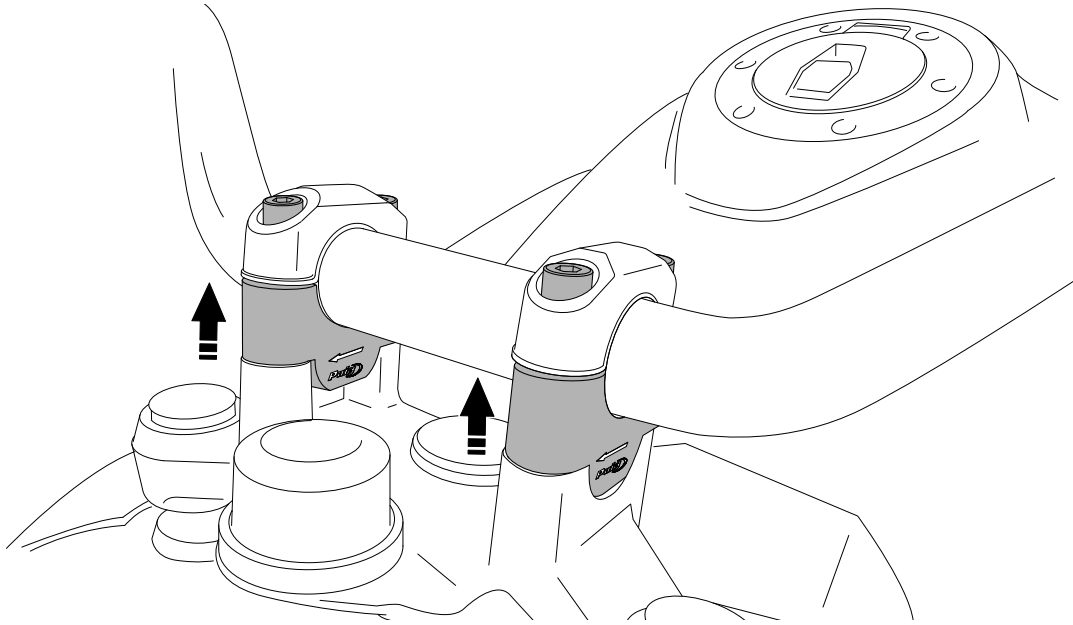

**TORRETA Ø32 / Ø32 RISER**

**Ref. 20308P**

**Ref. 20309P**

**Ref. 20308P**

**Ref. 20309P**

REF:	TORNILLERÍA	SCREWS	QTY.
20308P	Tornillos M8x55	M8x55 screws	4
20309P	Tornillos M8x65	M8x65 screws	4