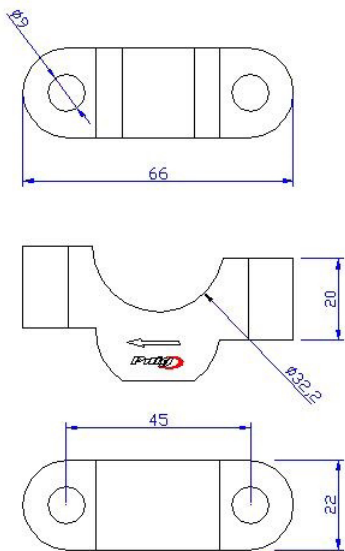

**TORRETA Ø32 / Ø32 RISER**

**Ref. 20308P**

**Ref. 20309P**

**Ref. 20308P**

**Ref. 20309P**

REF:	TORNILLERÍA	SCREWS	QTY.
20308P	Tornillos M8x55	M8x55 screws	4
20309P	Tornillos M8x65	M8x65 screws	4