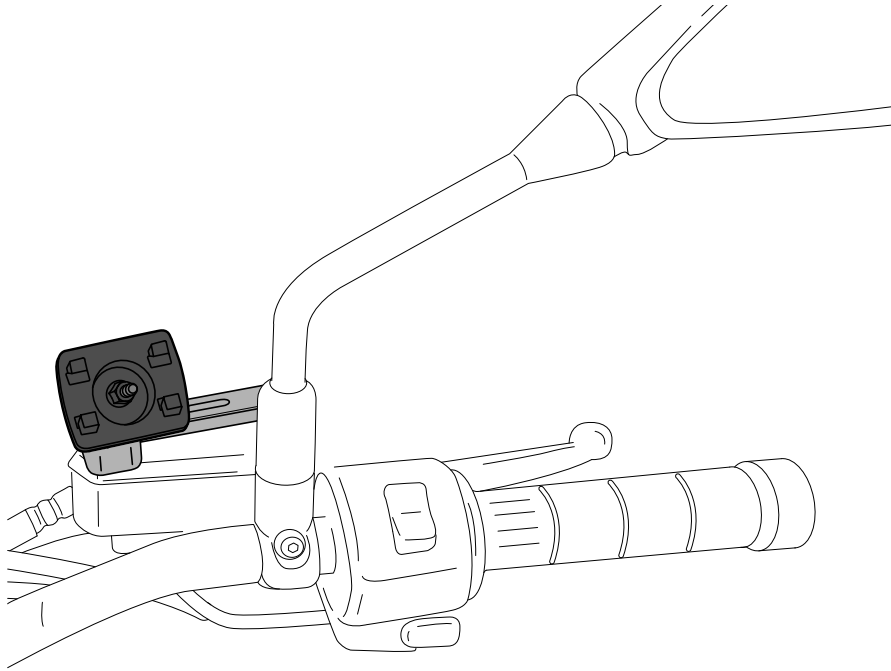

**SOPORTE TELEFONO MOVIL A TAPA LIQUIDO DE FRENO /
MOBILE PHONE SUPPORT TO BRAKE FLUID LID**

M O U N T I N G I N S T R U C T I O N S

REF 20518N

MODELOS KAWASAKI / KAWASAKI MODELS

1 Person

10 min

EASY

PHILLIPS

ID.	PIEZA/PART	DESCRIPCIÓN	DESCRIPTION	QTY.	REF.:
1		Soporte fijación móvil	Mobile fixing support	1	20518N
2		Tornillo M4x30 DIN965 (Negro)	M4x30 DIN965 screw (Black)	2	20518N
3		Funda (No incluida)	Cover (Not included)	-	3530N/3531N
4		Soporte móvil (No incluido)	Mobile support (Not included)	-	3836N