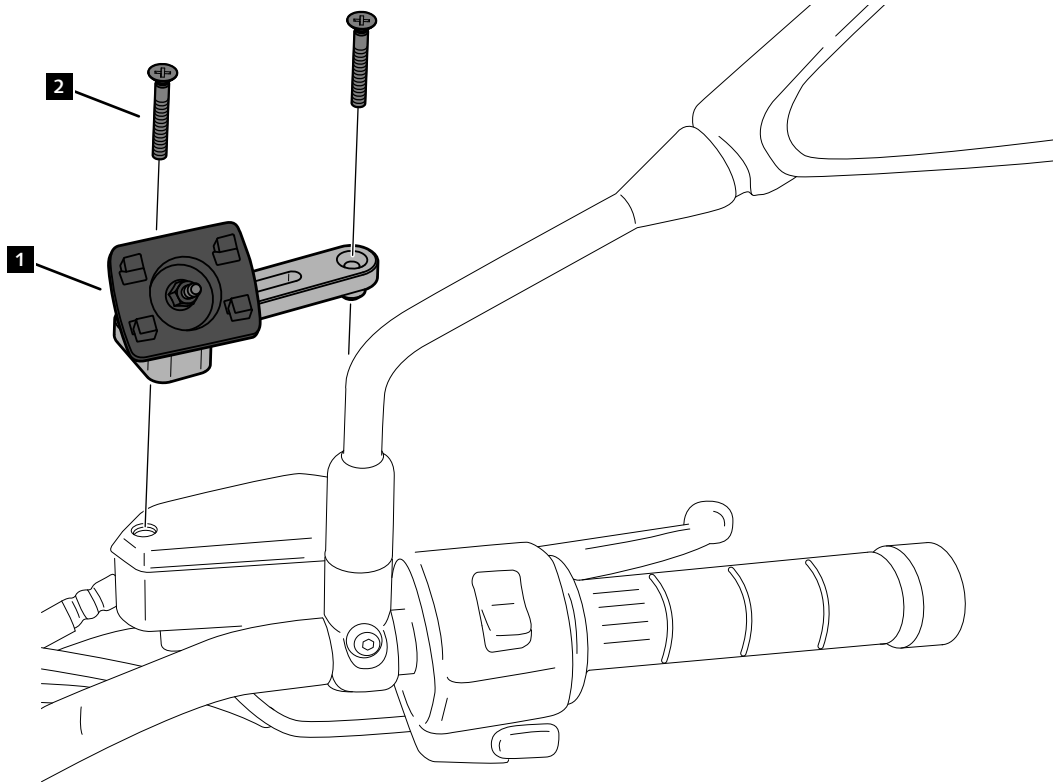

**SOPORTE TELEFONO MOVIL A TAPA LIQUIDO DE FRENO /
MOBILE PHONE SUPPORT TO BRAKE FLUID LID**

REF 20518N

INSTRUCCIONES DE MONTAJE - MOUNTING INSTRUCTIONS - MONTAGEANLEITUNG

1

ASSEMBLY
MONTAJE