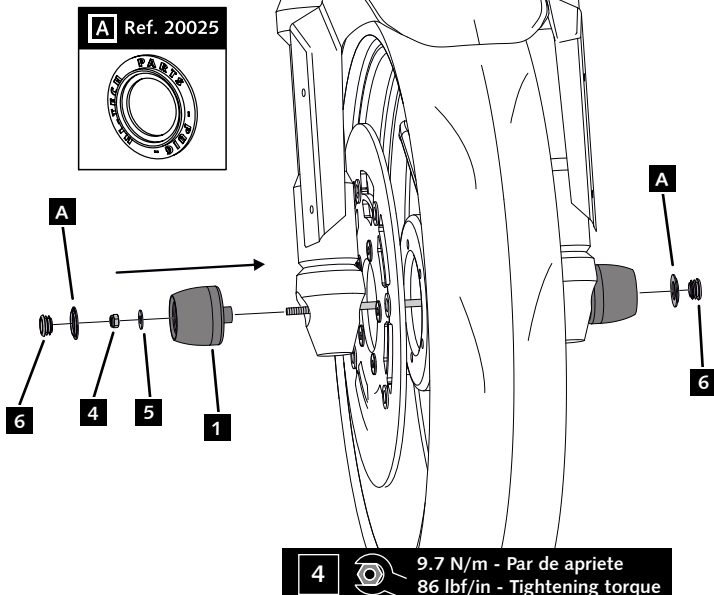

3

ASSEMBLY
MONTAJE

CONSULTAR EN NUESTRA PAGINA WEB LA
DISPONIBILIDAD DEL VIDEO DE MONTAJE DE
ESTA REFERENCIA.
CONSULT OUR WEBSITE THE VIDEO MOUNT
AVAILABILITY OF THIS REFERENCE.