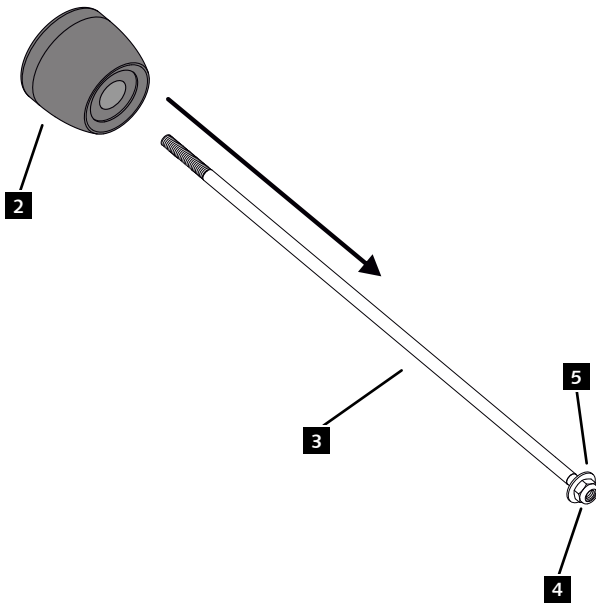

KAWASAKI Z-750 '07-'12 / Z-900 '17- / Z-900RS/CAFE '18- / Z-1000 '10-'13 / Z-1000SX '11-'18

INSTRUCCIONES DE MONTAJE - MOUNTING INSTRUCTIONS - MONTAGEANLEITUNG

1

ASSEMBLY
MONTAJE