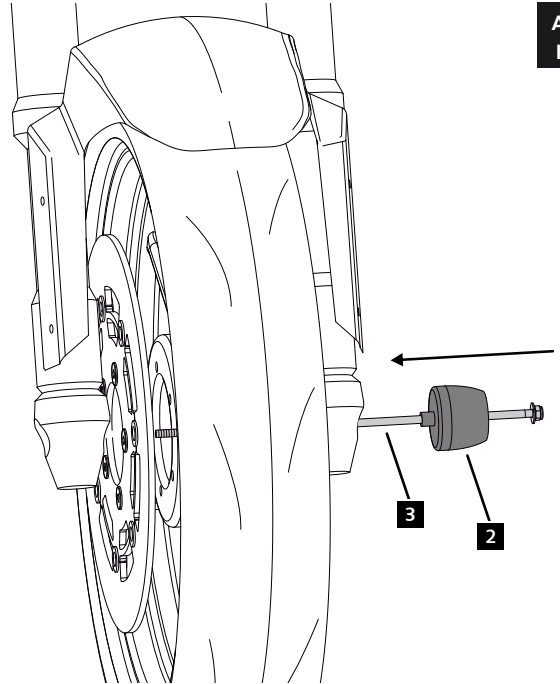

# KAWASAKI Z-750 '07-'12 / Z-900 '17- / Z-900RS/CAFE '18- / Z-1000 '10-'13 / Z-1000SX '11-'18

INSTRUCCIONES DE MONTAJE - MOUNTING INSTRUCTIONS - MONTAGEANLEITUNG

**1**

ASSEMBLY  
MONTAJE

**2**

ASSEMBLY  
MONTAJE