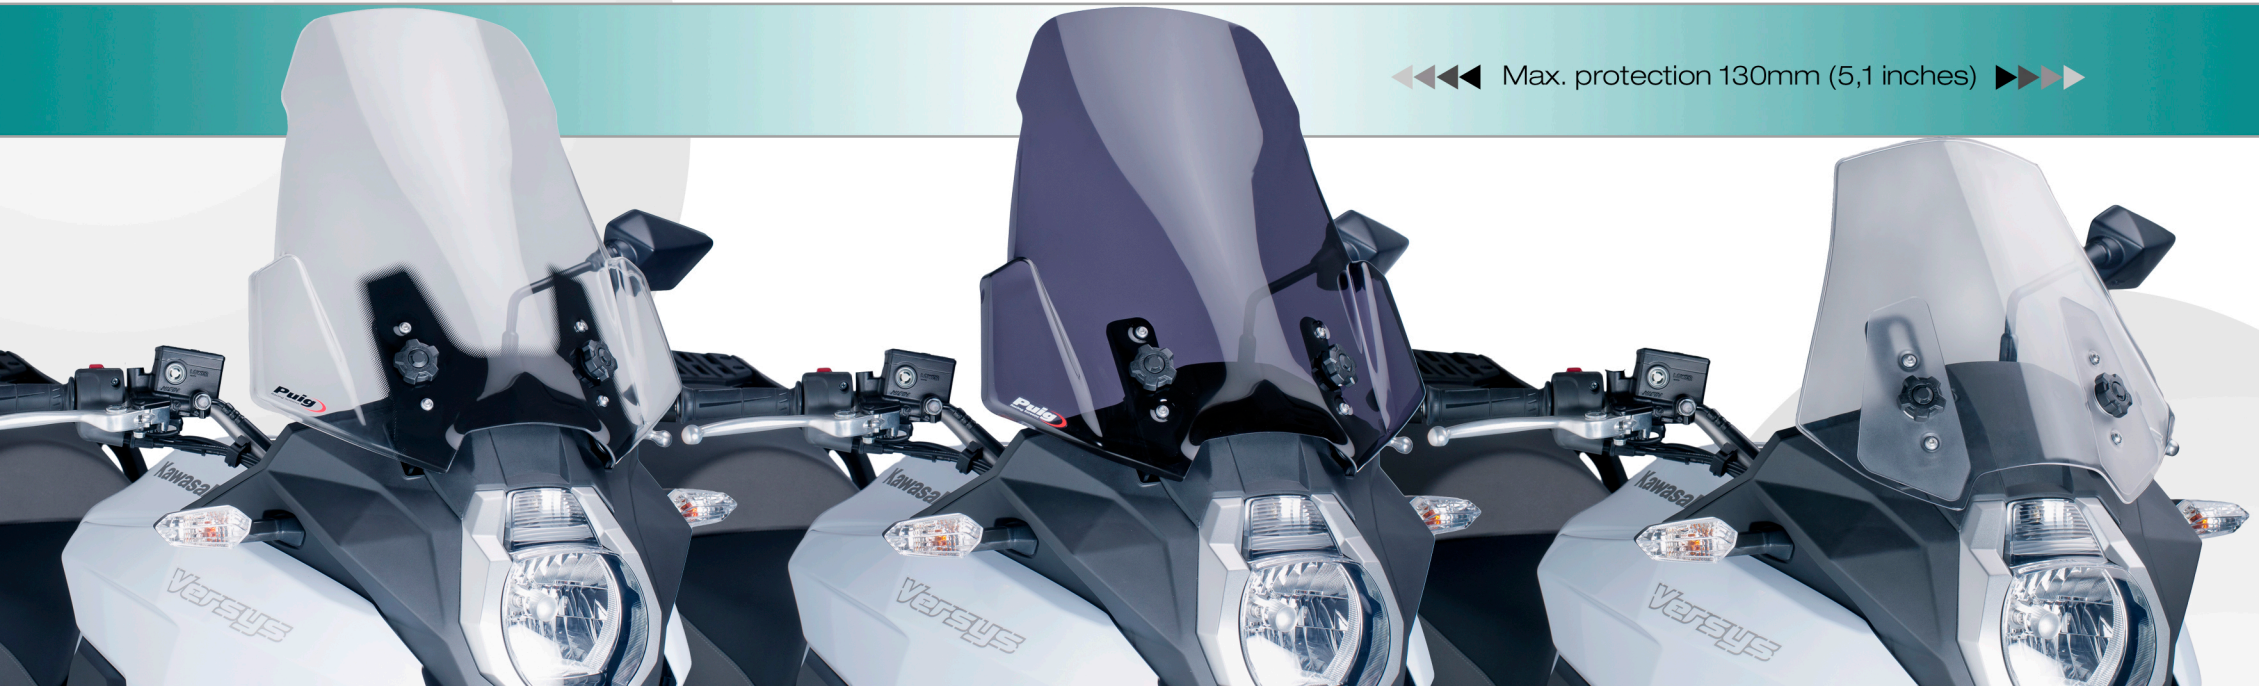

# Touring Screen

# Kawasaki Versys 1000 '12-

◀◀◀ Max. protection 130mm (5,1 inches) ▶▶▶

**TOURING** Ref. 5999W

**TOURING** Ref. 5999F

**ORIGINAL - OEM**

# KAWASAKI VERSYS 1000 12-15

◀◀◀ Max. protection +130mm (5<sup>1</sup>/<sub>8</sub>" ▶▶▶

6005H (Touring screen + visor)

5999W (Touring screen)

OEM

Touring  
Screen

**Puig**  
Hi-Tech Parts

**KAWASAKI**  
**VERSYS 650 10-15**