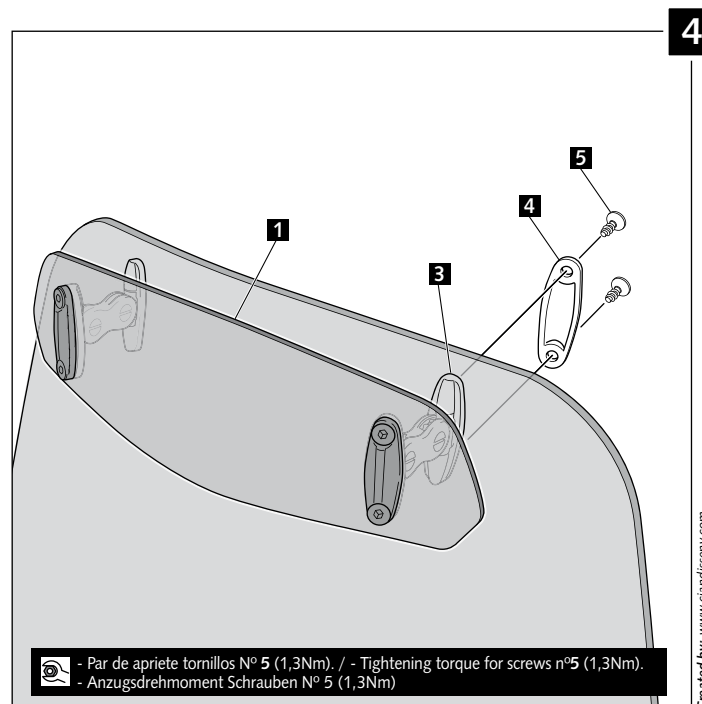

VISERA MULTIREGULABLE MULTI-ADJUSTABLE VISOR

INSTRUCCIONES DE MONTAJE - MOUNTING INSTRUCTIONS - MONTAGEANLEITUNG

TIPO/TYPO A - TIPO/TYPO A - TIPO/TYPO A