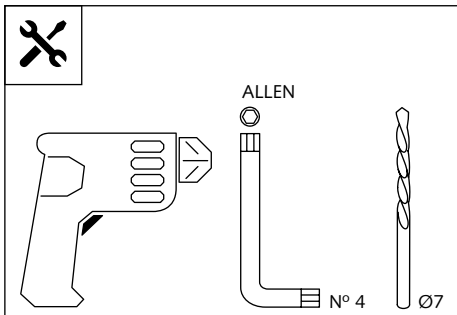

Ref.: 6007 ☐

Ref.: 5852 ☐

Ref.: 5853 ☐

Ahumado/Smoke ☐

Transparente/Clear ☐