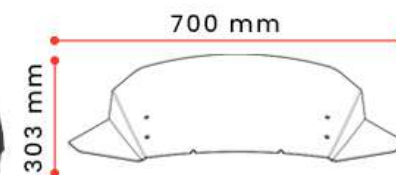

HARLEY DAVIDSON STREET GLIDE 2024

HIGH-ROAD TOURING WINDSCREEN

REF. 22110

22110 W +75 mm/+2.95 in

22110 H +75 mm/+2.95 in

22110 F +75 mm/+2.95 in

OEM

HIGH ROAD TOURING SCREEN
REF. 22110H

OEM SCREEN

700 mm 27,5"

520 mm 20,47"

+75 mm +2,95"

HIGH ROAD TOURING SCREEN
REF. 22110H

OEM SCREEN