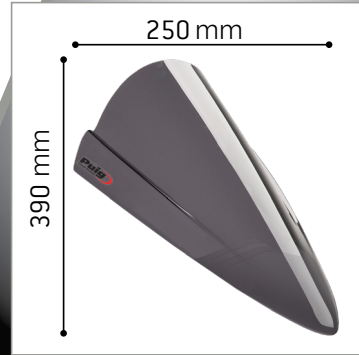

## Z-Racing screen

◀◀ Height difference +30mm (1<sup>1/5</sup>" ) ▶▶

7614F

7614W

OEM