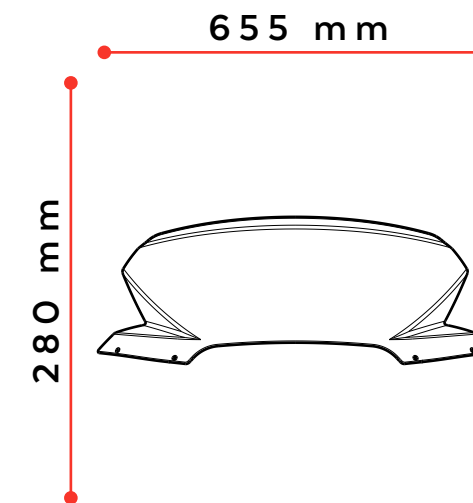

21723W +70mm/+2,75in

21723F +70mm/+2,75in

OEM

HIGH ROAD SPORT SCREEN
REF. 21722N

HIGH ROAD TOURING SCREEN
REF. 21723H

HIGH ROAD SPORT SCREEN
REF. 21722N

HIGH ROAD TOURING SCREEN
REF. 21723H