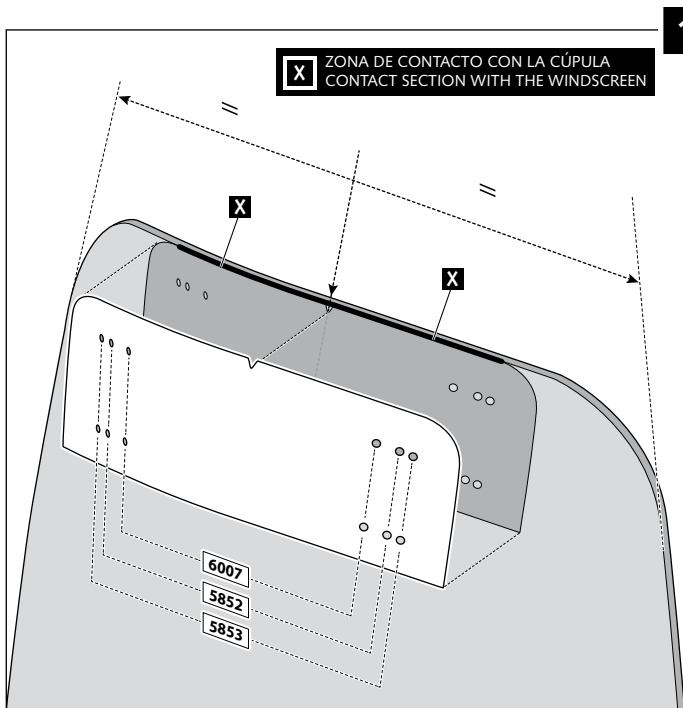

VISERA MULTIREGULABLE MULTI-ADJUSTABLE VISOR

INSTRUCCIONES DE MONTAJE - MOUNTING INSTRUCTIONS - MONTAGEANLEITUNG

TIPO/TYPER A - TIPO/TYPER A - TIPO/TYPER A