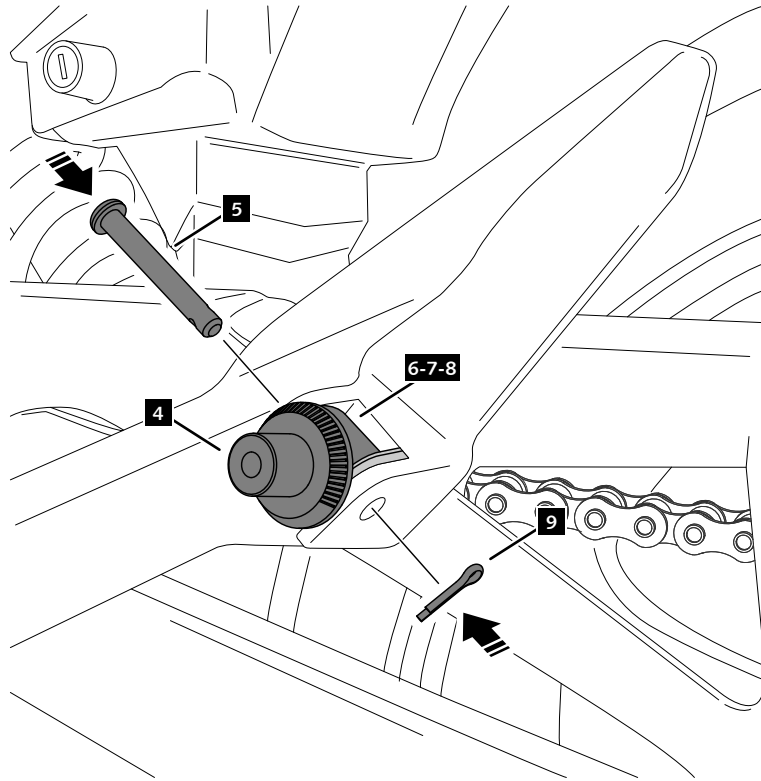

ESTRIBERA PASAJERO R-FIGHTER R-FIGHTER PASSENGER FOOTPEG

INSTRUCCIONES DE MONTAJE - MOUNTING INSTRUCTIONS - MONTAGEANLEITUNG

1

DESPIECE
EXPLOTING