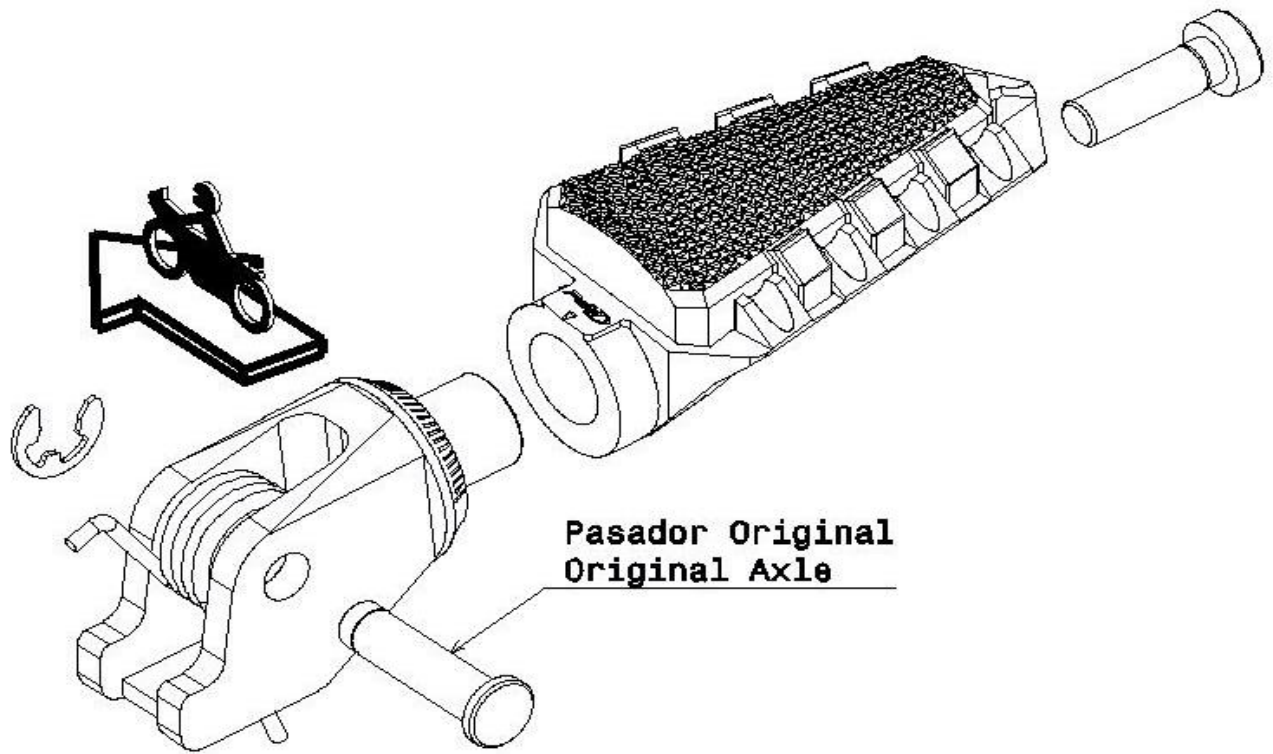

Ref.
7276N

ESTRIBERA CONDUCTOR / DRIVER FOOTPEG
TRIUMPH TIGER 800XC '11-'14

LADO DERECHO
RIGHT SIDE
RECHTS SEITE

Ref.
7276N

ESTRIBERA CONDUCTOR / DRIVER FOOTPEG
TRIUMPH TIGER 800XC '11-'14

LADO IZQUIERDO
LEFT SIDE
LINKS SEITE