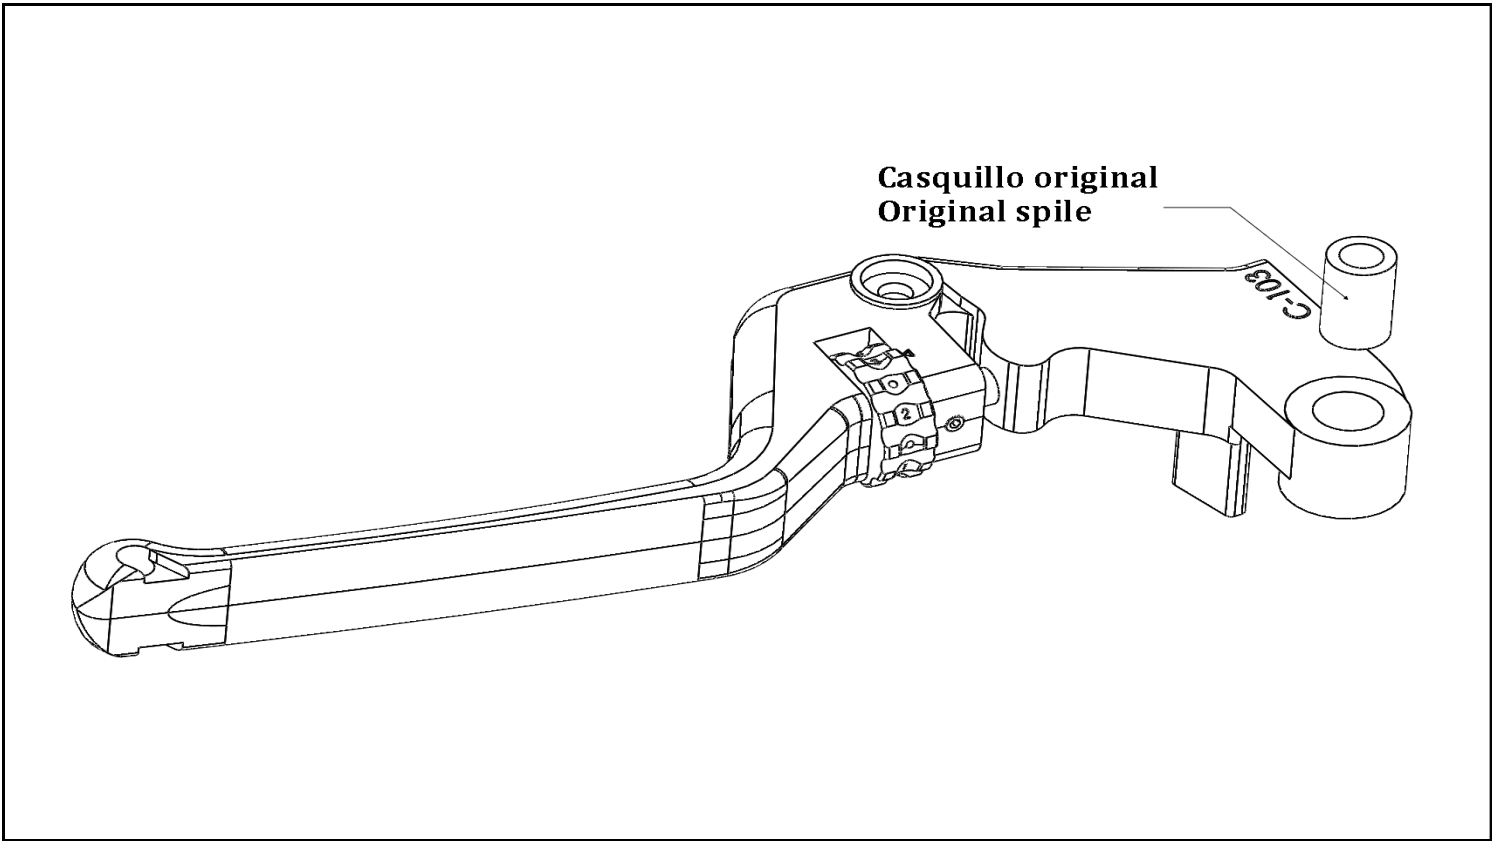

Ref.  
0391N

MANETA EMBRAGUE  
CLUTCH LEVER

Ref.  
0391N

MANETA EMBRAGUE  
CLUTCH LEVER