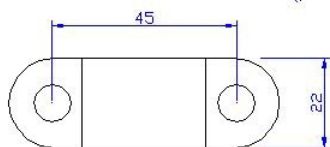

BMW R1200 / 1200GS '04-'18 / R1200GS ADVENTURE '06-'18 /
R1200GS EXCLUSIVE '17-'18 / R1200GS RALLY '17-'18 /
R1250GS '18-'20 / R1250GS ADVENTURE '18-'20 / R1250GS HP '18-'20

REF 20308P
REF 20309P

TORRETA Ø32 / Ø32 RISER

Apretar primero el tornillo 1 completamente y después el tornillo 2.
First tighten the screw 1 completely and then tighten the screw 2.

Ref. 20308P

Ref. 20309P

Ref. 20308P

Ref. 20309P

REF:	TORNILLERÍA	SCREWS	QTY.
20308P	Tornillos M8x55	M8x55 screws	4
20309P	Tornillos M8x65	M8x65 screws	4