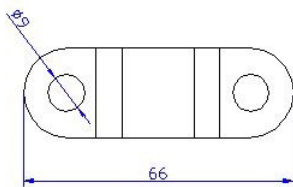

BMW R1200 / 1200GS '04-'18 / R1200GS ADVENTURE '06-'18 /
R1200GS EXCLUSIVE '17-'18 / R1200GS RALLY '17-'18 /
R1250GS '18-'20 / R1250GS ADVENTURE '18-'20 / R1250GS HP '18-'20

REF 20308P
REF 20309P

TORRETA Ø32 / Ø32 RISER

Apretar primero el tornillo 1 completamente y después el tornillo 2.
First tighten the screw 1 completely and then tighten the screw 2.

Ref. 20308P

Ref. 20309P

Ref. 20308P

Ref. 20309P

REF:	TORNILLERÍA	SCREWS	QTY.
20308P	Tornillos M8x55	M8x55 screws	4
20309P	Tornillos M8x65	M8x65 screws	4