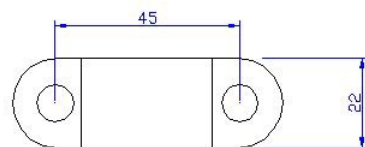

BMW R1200 / 1200GS '04-'18 / R1200GS ADVENTURE '06-'18 /
R1200GS EXCLUSIVE '17-'18 / R1200GS RALLY '17-'18 /
R1250GS '18-'20 / R1250GS ADVENTURE '18-'20 / R1250GS HP '18-'20

REF 20308P
REF 20309P

TORRETA Ø32 / Ø32 RISER

Apretar primero el tornillo 1 completamente y después el tornillo 2.
First tighten the screw 1 completely and then tighten the screw 2.

Ref. 20308P

Ref. 20309P

Ref. 20308P

Ref. 20309P

REF:	TORNILLERÍA	SCREWS	QTY.
20308P	Tornillos M8x55	M8x55 screws	4
20309P	Tornillos M8x65	M8x65 screws	4