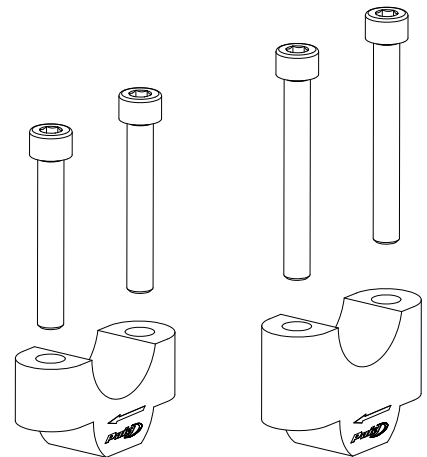

BMW R1200 / 1200GS '04-'18 / R1200GS ADVENTURE '06-'18 /
R1200GS EXCLUSIVE '17-'18 / R1200GS RALLY '17-'18 /
R1250GS '18-'20 / R1250GS ADVENTURE '18-'20 / R1250GS HP '18-'20

REF 20308P
REF 20309P

TORRETA Ø32 / Ø32 RISER

Apretar primero el tornillo 1 completamente y después el tornillo 2.
First tighten the screw 1 completely and then tighten the screw 2.

Ref. 20308P

Ref. 20309P

Ref. 20308P

Ref. 20309P

REF:	TORNILLERÍA	SCREWS	QTY.
20308P	Tornillos M8x55	M8x55 screws	4
20309P	Tornillos M8x65	M8x65 screws	4