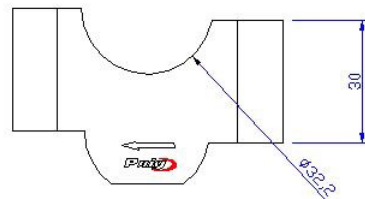

BMW R1200 / 1200GS '04-'18 / R1200GS ADVENTURE '06-'18 /
R1200GS EXCLUSIVE '17-'18 / R1200GS RALLY '17-'18 /
R1250GS '18-'20 / R1250GS ADVENTURE '18-'20 / R1250GS HP '18-'20

REF 20308P
REF 20309P

TORRETA Ø32 / Ø32 RISER

Apretar primero el tornillo 1 completamente y después el tornillo 2.
First tighten the screw 1 completely and then tighten the screw 2.

Ref. 20308P

Ref. 20309P

Ref. 20308P

Ref. 20309P

REF:	TORNILLERÍA	SCREWS	QTY.
20308P	Tornillos M8x55	M8x55 screws	4
20309P	Tornillos M8x65	M8x65 screws	4