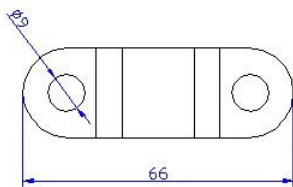

BMW R1200 / 1200GS '04-'18 / R1200GS ADVENTURE '06-'18 /
R1200GS EXCLUSIVE '17-'18 / R1200GS RALLY '17-'18 /
R1250GS '18-'20 / R1250GS ADVENTURE '18-'20 / R1250GS HP '18-'20

REF 20308P
REF 20309P

TORRETA Ø32 / Ø32 RISER

Apretar primero el tornillo 1 completamente y después el tornillo 2.
First tighten the screw 1 completely and then tighten the screw 2.

Ref. 20308P

Ref. 20309P

Ref. 20308P

Ref. 20309P

REF:	TORNILLERÍA	SCREWS	QTY.
20308P	Tornillos M8x55	M8x55 screws	4
20309P	Tornillos M8x65	M8x65 screws	4