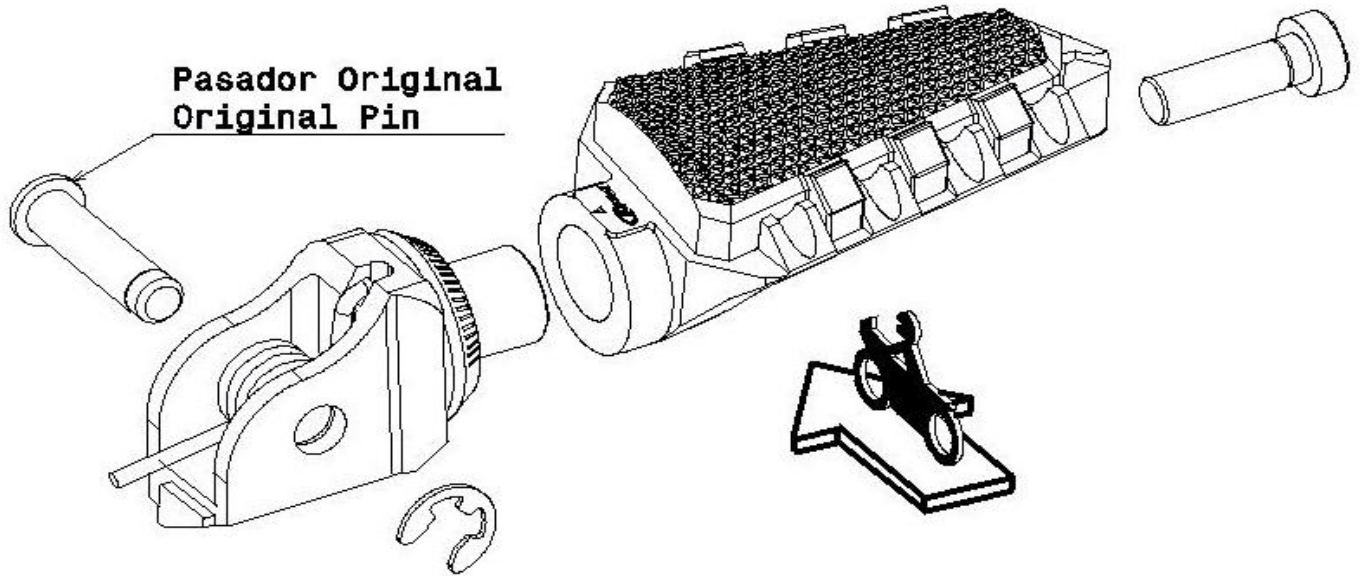

Ref.  
7246N

ESTRIBERA CONDUCTOR / DRIVER FOOTPEG  
BMW R1200GS LC 13'-14'

LADO DERECHO  
RIGHT SIDE  
RECHTS SEITE

Ref.  
7246N

ESTRIBERA CONDUCTOR / DRIVER FOOTPEG  
BMW R1200GS LC 13'-14'

LADO IZQUIERDO  
LEFT SIDE  
LINKS SEITE