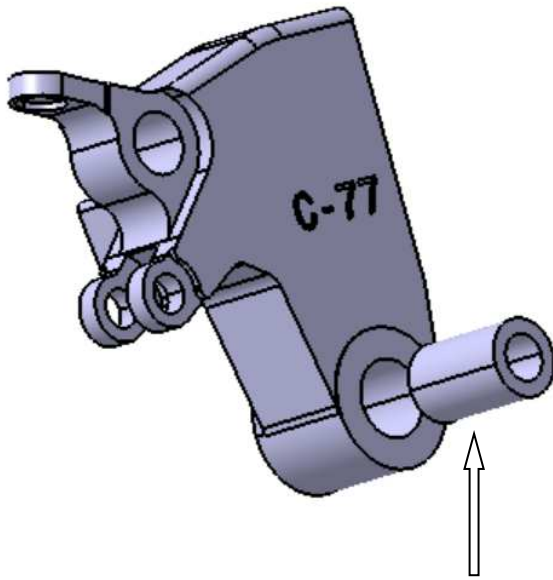

REF. 7826N

CASQUILLO ORIGINAL/ORIGINAL PART