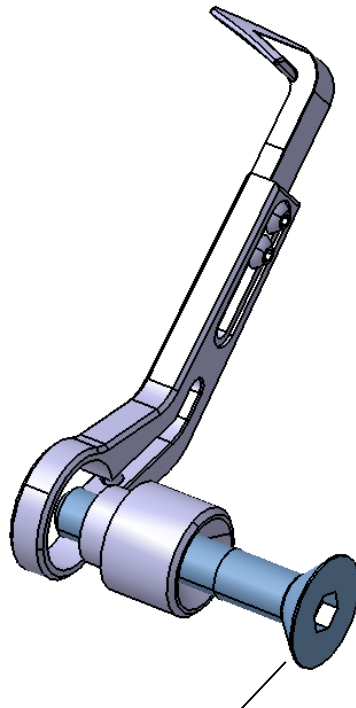

REF.9587 N

TORNILLO ORIGINAL/ORIGINAL SCREW

TORNILLO ORIGINAL/ORIGINAL SCREW

REF.9587N

TORNILLO ORIGINAL/ORIGINAL SCREW

TORNILLO ORIGINAL/ORIGINAL SCREW