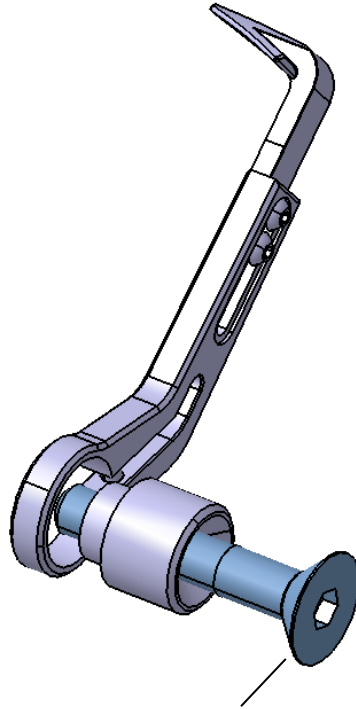

REF.9587 N

TORNILLO ORIGINAL/ORIGINAL SCREW

TORNILLO ORIGINAL/ORIGINAL SCREW

REF.9587N

TORNILLO ORIGINAL/ORIGINAL SCREW

TORNILLO ORIGINAL/ORIGINAL SCREW