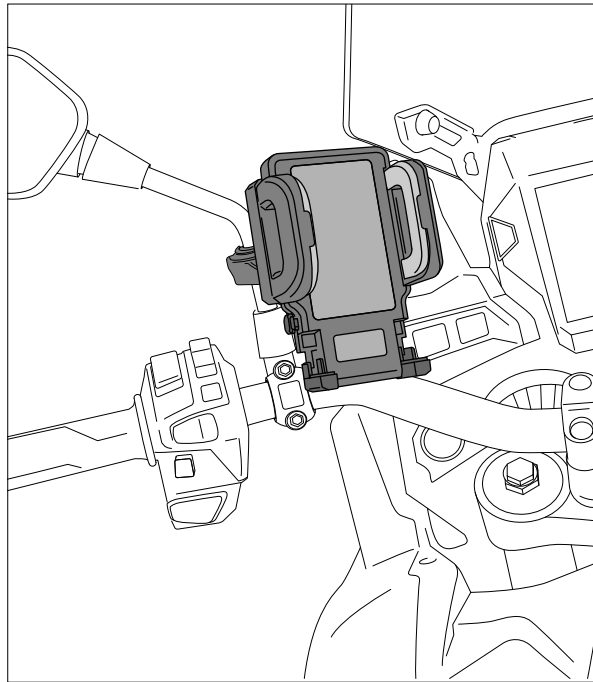

**SOPORTE UNIVERSAL BASE RETROVISOR /
UNIVERSAL BASE REAR VIEW MIRROR SUPPORT**

M O U N T I N G I N S T R U C T I O N S

REF 3532N

SOPORTE FUNDA MOVIL / MOBILE COVER SUPPORT / MOBILE COVER-UNTERSTÜTZUNG

1 Person

10 min

EASY

FIX

Nº 14

ID.	PIEZA/PART	DESCRIPCIÓN	DESCRIPTION	QTY.	REF.:
1		Soporte	Support	1	3532N
2		Funda (No suministrada)	Cover (Not supplied)	1	3530N/3531N
4		Soporte móvil (No incluido)	Mobile support (Not included)	-	3836N