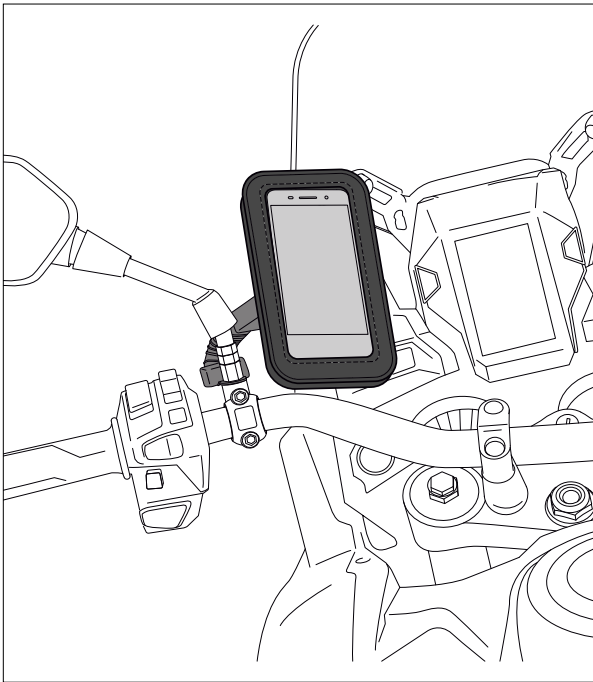

**SOPORTE UNIVERSAL BASE RETROVISOR /
UNIVERSAL BASE REAR VIEW MIRROR SUPPORT**

M O U N T I N G I N S T R U C T I O N S

REF 3532N

SOPORTE FUNDA MOVIL / MOBILE COVER SUPPORT / MOBILE COVER-UNTERSTÜTZUNG

1 Person

10 min

EASY

FIX

Nº 14

ID.	PIEZA/PART	DESCRIPCIÓN	DESCRIPTION	QTY.	REF.:
1		Soporte	Support	1	3532N
2		Funda (No suministrada)	Cover (Not supplied)	1	3530N/3531N
4		Soporte móvil (No incluido)	Mobile support (Not included)	-	3836N