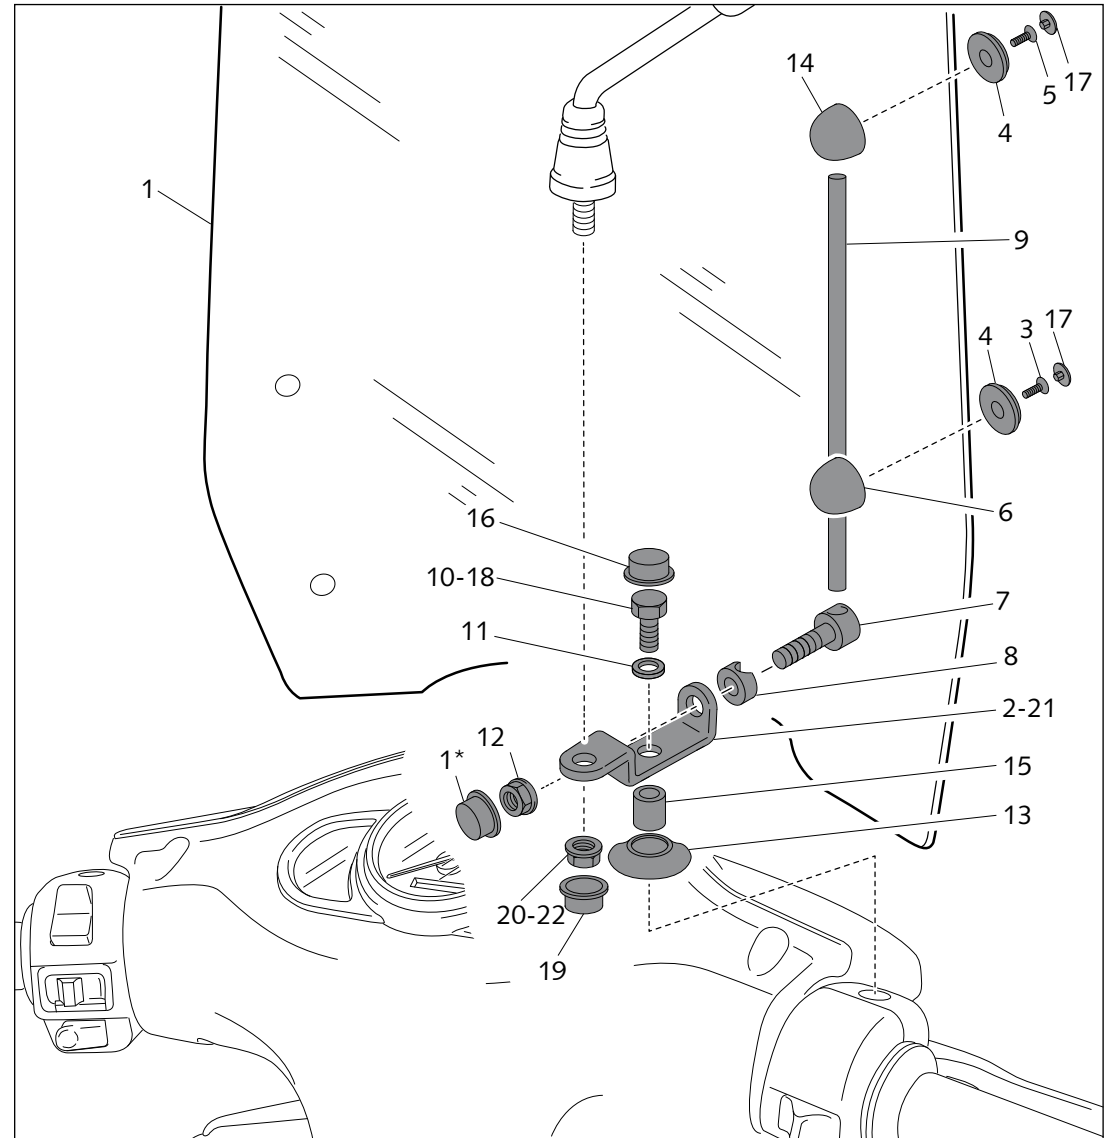

Thanks for your attention.

ID.	DESCRIPCIÓN	DESCRIPTION	QTY.
1	Pantalla transparente	Clear windshield	1
2	Soporte metálico 20x5x64x73° Ø10Ø10 lUXc Jnei JyXc	Metal support inclined 20x5x64x73° Ø10Ø10 left side	1
3	Tornillo 5,5x12 para roscar a plástico	5,5x12 screw to tight into plastic	2
4	Arandela de plástico	Plastic washer	4
5	Tornillo 5,5x14 para roscar a plástico	5,5x14 screw to tight into plastic	2
6	Soporte con taladro pasante	Support with drill through	2
7	Tornillo con taladro pasante Ø10,5x32	Screw with drill through	2
8	Arandela con rebaje R10	Special washer	2
9	Calibrado Ø10x220	Ø10x220 bar	2
10	Tornillo M10x30 DIN933 lado izquierdo	M10x30 screw DIN933 left side	1
11	Arandela plana DIN125/A Ø10	Washer DIN125/A Ø10	2
12	Tuerca M8 DIN 6923	M8 nut cover DIN 6923	2
13	Fuelle tapa taladro	Bellow drill cover	2
14	Soporte plástico	Plastic support	2
15	Casquillo Ø10xØ16x12	Arrowhead Ø10xØ16x12	2
16	Caperuza plana M8	M8 nut cover	2
17	Tapón tornillo	Screw cap	4
18	Tornillo M10x30 rosca izquierda lado derecho	M10x30 screw left right side	1
19	Caperuza plana M10	Screw cap M10	4
20	Tuerca M10	M10 nut cover	1
21	Soporte metálico 20x5x64x76° Ø10Ø10 lado derecho	Metal support 20x5x64x76° Ø10Ø10 right side	1
22	Tuerca M10 rosca izquierda lado derecho	M10 nut left right side	1

CARENABRÍS ADAPTABLE A - WINDSHIELD ADAPTABLE TO KEEWAY ZAHARA

Mod.: TS
Ref.: 8966W

Piaggio

WARNING
READ THE NOTICES OF BELOW BEFORE RIDING.
READ THE USER'S MANUAL BEFORE RIDING AND COMPLY WITH THE USER'S MANUAL.
WEAR YOUR HELMET AND WEAR YOUR SEATBELT.
WEAR YOUR HELMET PROPERLY.
WEAR YOUR SEATBELT PROPERLY.
WEAR YOUR SEATBELT WHEN RIDING.
WEAR YOUR SEATBELT WHEN DRIVING OR TAKING MEDICINE.
WEAR YOUR SEATBELT AT SLIPPERY ROAD OR DARK CONDITION.