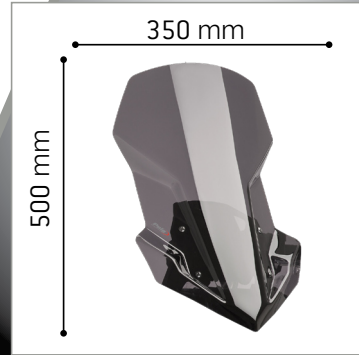

HONDA NC750X 16-

Since 1964
Puig
Hi-Tech Parts

Touring windshield

◀◀ Max. protection +115mm (4^{1/2}") ▶▶

TOURING+VISOR 8911H

TOURING 8910F

OEM