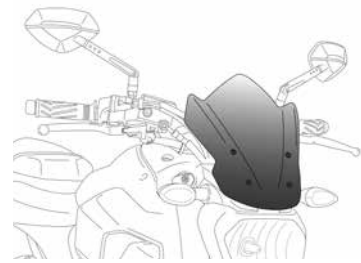

PARE-BRISE POUR FEUX NON ROUNDS

HI-TECH PARTS | TYPE DE PARE-BRISE:

2020
MODELS:
www.puig.tv

SPORT