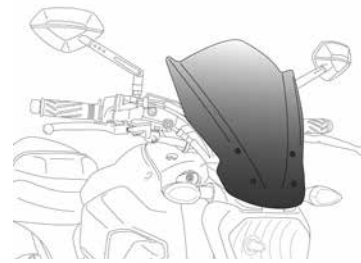

PARE-BRISE POUR FEUX NON ROUNDS

HI-TECH PARTS | TYPE DE PARE-BRISE:

2020
MODELS:
www.puig.tv

TOURING

MODÈLE	ANNÉE	TYPE	RÉF.	DIMENSIONS (Hauteur x Largeur)	HAUTEUR (MM) Par rapport à l'origine	R T G V A N W H F	C
CB500F	13' - 15'	SPORT	6437	365 x 280	+150		
CB500F	16' - 18'	SPORT	8923	285 x 295	+155		
CB500F	19'	SPORT	3657	370 x 295			
CB650F	14' - 16'	SPORT	9687	360 x 280	+220		
CB650F	17' - 19'	SPORT	9687	300 x 280			
CB650R NEO SPORTS CAFÉ	19'	SPORT	9748	348 x 290	+190		
CMX 500 REBEL	17' - 19'	TOURING	9462	420 x 360	+200		
CMX 300 REBEL	17' - 19'	TOURING	9462	420 x 360	+200		
CB1000R	08' - 10'	SPORT	4673	350 x 340			158,09 €
CB1000R	11' - 16'	SPORT	5645	350 x 340			
CB1000R NEO SPORTS CAFE	18' - 19'	SPORT	9748	348 x 290	+190		
CTX700N	14' - 16'	SPORT	7009	400 x 320			
HUSQVARNA							
SVARTPILEN 401	17' - 19'	SPORT	9702	320 x 290	+200		
VITPILEN 401	17' - 19'	SPORT	9702	320 x 290	+200		
VITPILEN 701	17' - 19'	SPORT	9750	320 x 290	+175		
701 ENDURO	16' - 19'	SPORT	9867	350 x 265	+205		
INDIAN							
SCOUT	15' - 19'	TOURING	9386	500 x 375			284,16 €
KAWASAKI							
ER-6N	05' - 08'	SPORT	4116	330 x 370			128,05 €
ER-6N	09' - 11'	SPORT	4950	300 x 255			136,46 €
ER-6N	12' - 16'	SPORT	5997	360 x 330	+95		108,38 €
VULCAN S	15' - 19'	SPORT	3175	310 x 330	+80		102,27 €
VULCAN S	15' - 19'	TOURING	8164	470 x 415	+210		130,56 €
VULCAN S CAFÉ	17' - 19'	SPORT	3175	310 x 330	+80		102,27 €
VULCAN S CAFE	17' - 19'	TOURING	8164	470 x 415	+210		130,56 €
Z125	19'	SPORT	3494	270 x 240	+90		115,20 €
Z250SL	15' - 16'	SPORT	7656	360 x 300			135,04 €
Z300	15' - 17'	SPORT	7657	310 x 305			94,98 €
Z400	19'	SPORT	3548	398 x 230	+125		109,95 €
Z650	17' - 19'	SPORT	9588	340 X 220			121,34 €
Z650	17' - 19'	TOURING	9369	460 X 265			130,30 €
Z750	07' - 12'	SPORT	4523	370 x 295			110,13 €
Z750R	11' - 12'	SPORT	4523	370 x 295			110,13 €
Z800	13' - 16'	SPORT	6401	390 x 270	+200		88,06 €
Z800E	13' - 16'	SPORT	6401	390 x 270	+200		88,06 €