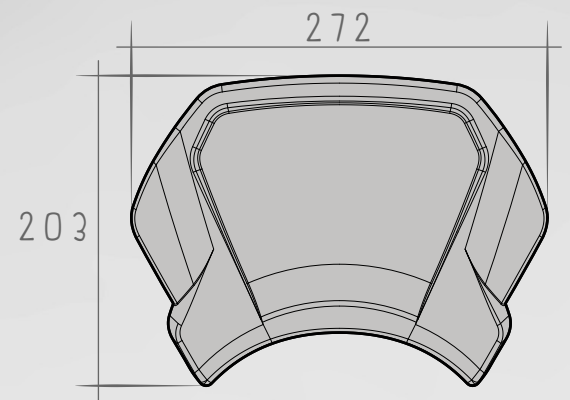

ALUMINIUM

FRONT PLATE

SPECIFIC - UNIVERSAL FIT

Puig
Hi-Tech Parts

NEO RETRO STYLE

UNIVERSAL FIT

ALUMINIUM
1mm THICK

NAKED