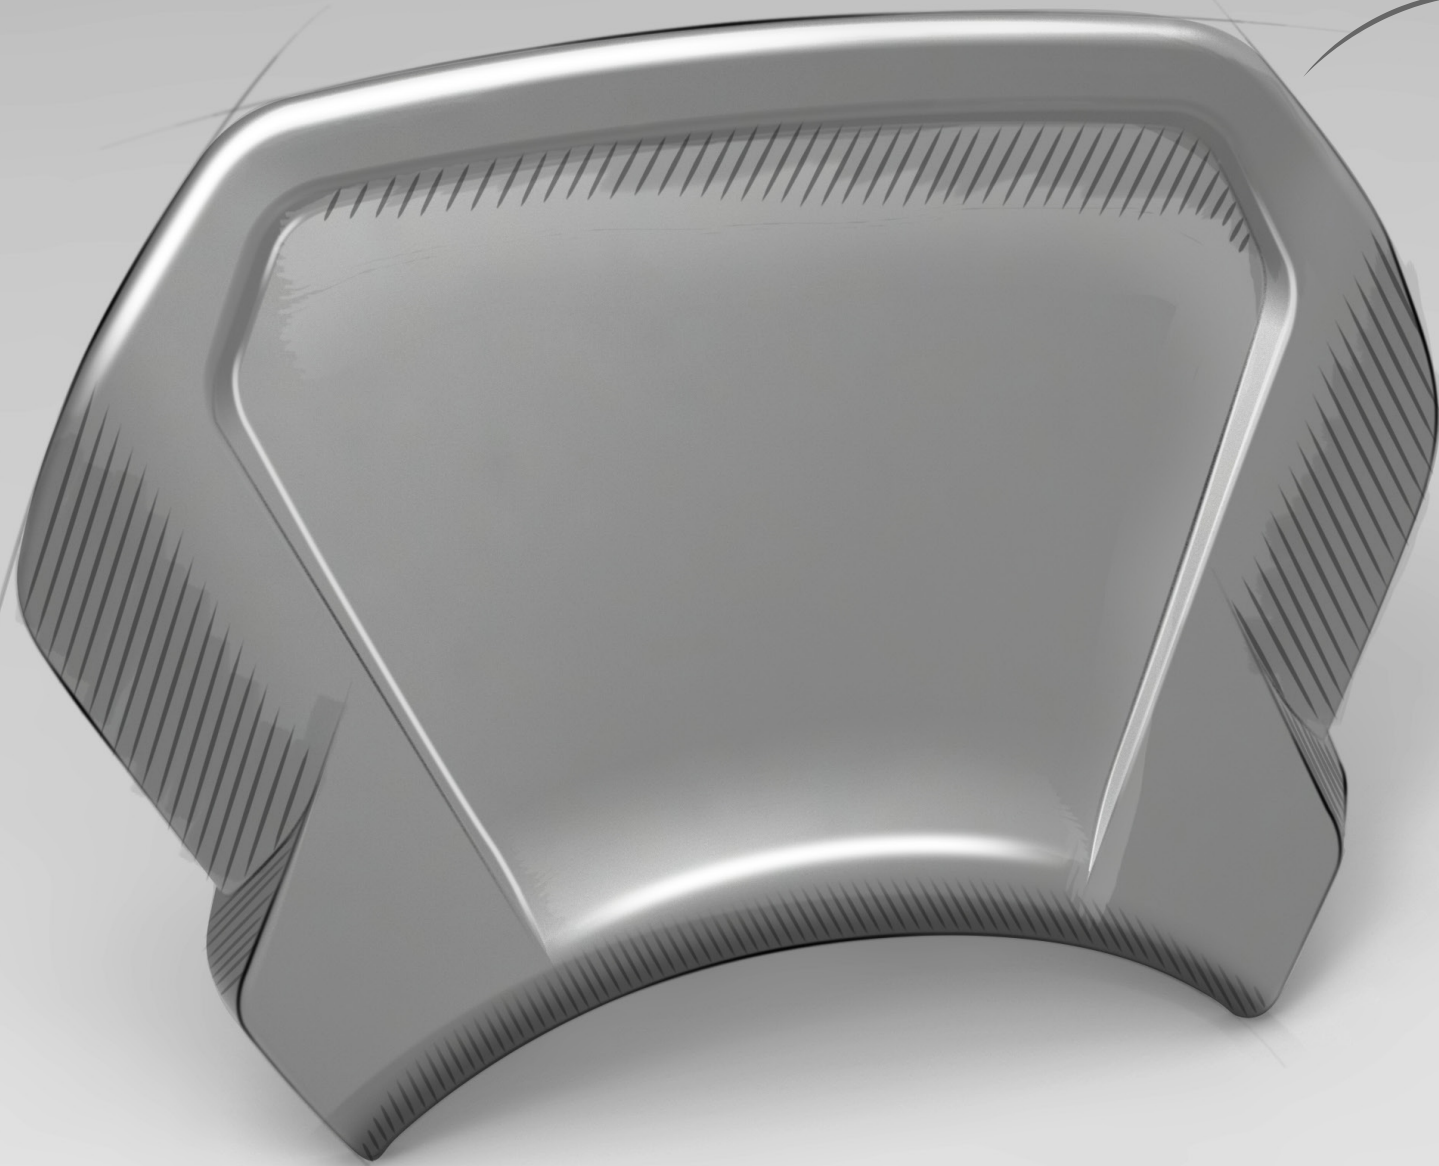

ALUMINIUM

FRONT PLATE

SPECIFIC - UNIVERSAL FIT

Puig
Hi-Tech Parts

NEO RETRO STYLE

UNIVERSAL FIT

ALUMINIUM
1mm THICK

NAKED

CLASSIC

CUSTOM

NEO RETRO

CB1000R

SPECIFIC SUPPORTS

NEO RETRO

R NINE-T

SPECIFIC SUPPORTS

NEO RETRO

SCRAMBLER

SPECIFIC SUPPORTS

NAKED

VULCAN S

SPECIFIC SUPPORTS

CUSTOM

MATTE BLACK