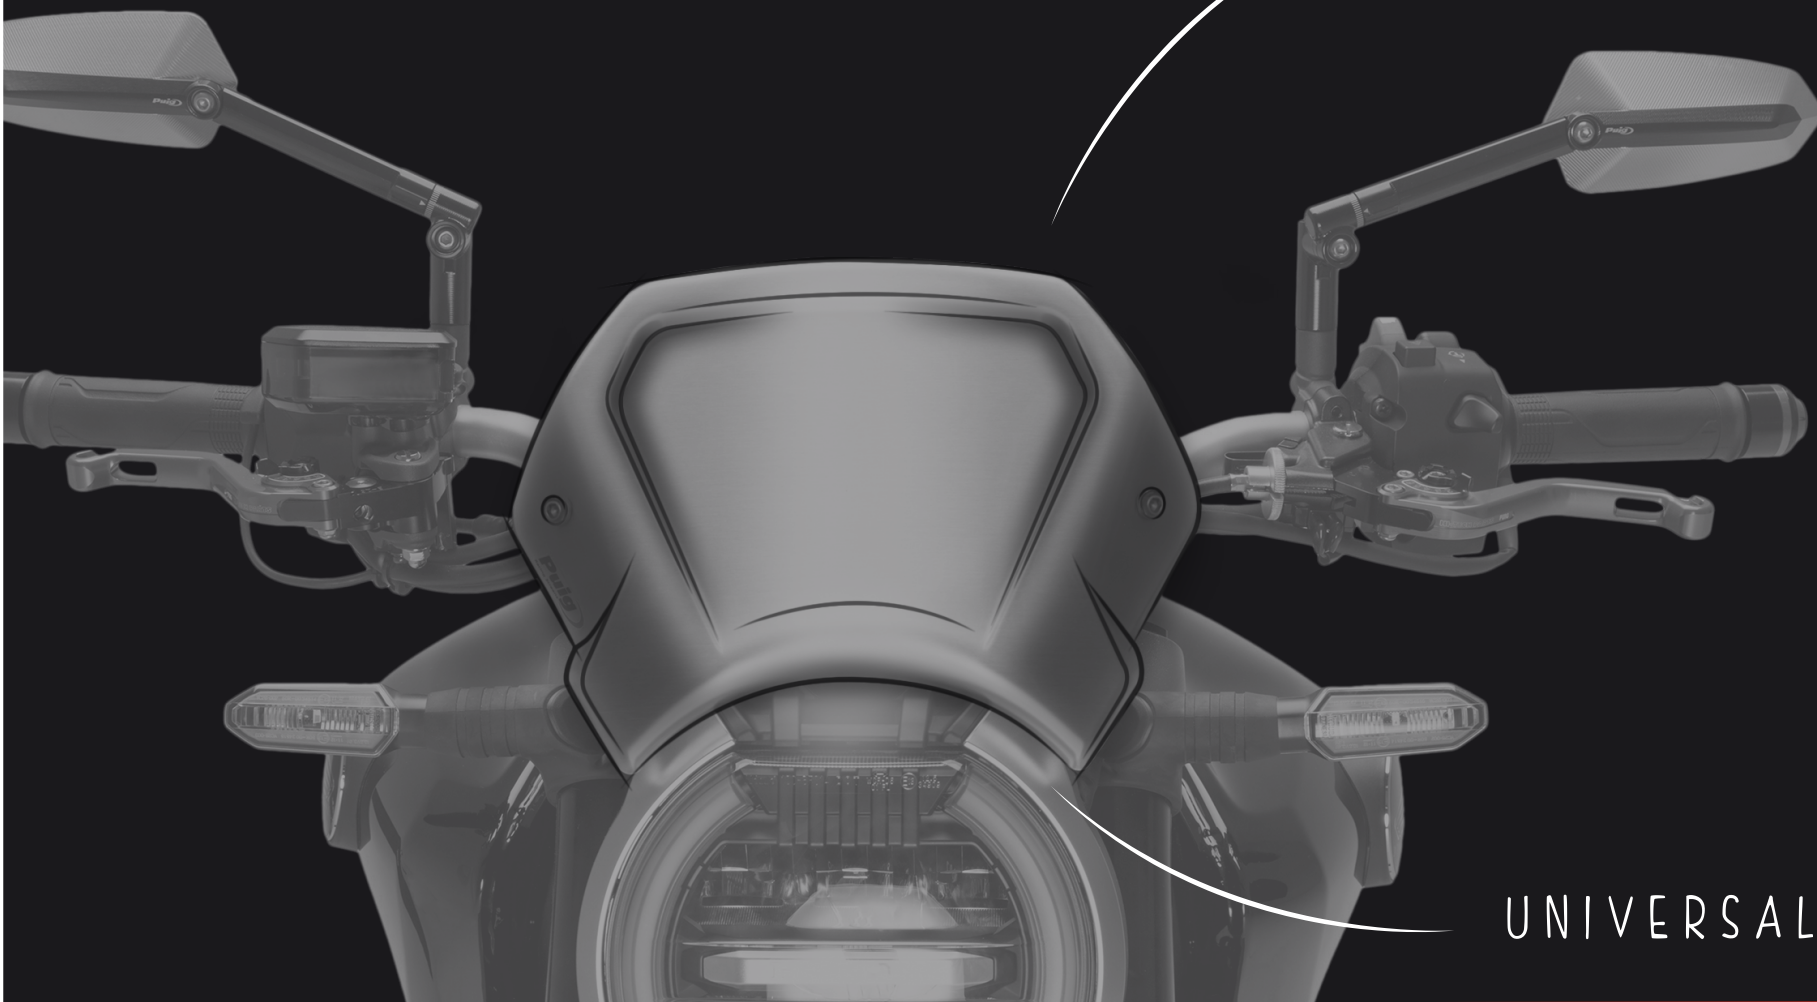

ALUMINIUM

FRONT PLATE

SPECIFIC - UNIVERSAL FIT

Puig
Hi-Tech Parts

NEO RETRO STYLE

UNIVERSAL FIT

ALUMINIUM
1mm THICK

NAKED

CLASSIC

CUSTOM

NEO RETRO

CB1000R

SPECIFIC SUPPORTS

NEO RETRO

R NINE-T

SPECIFIC SUPPORTS

NEO RETRO

SCRAMBLER

SPECIFIC SUPPORTS

NAKED

VULCAN S

SPECIFIC SUPPORTS

CUSTOM

MATTE BLACK