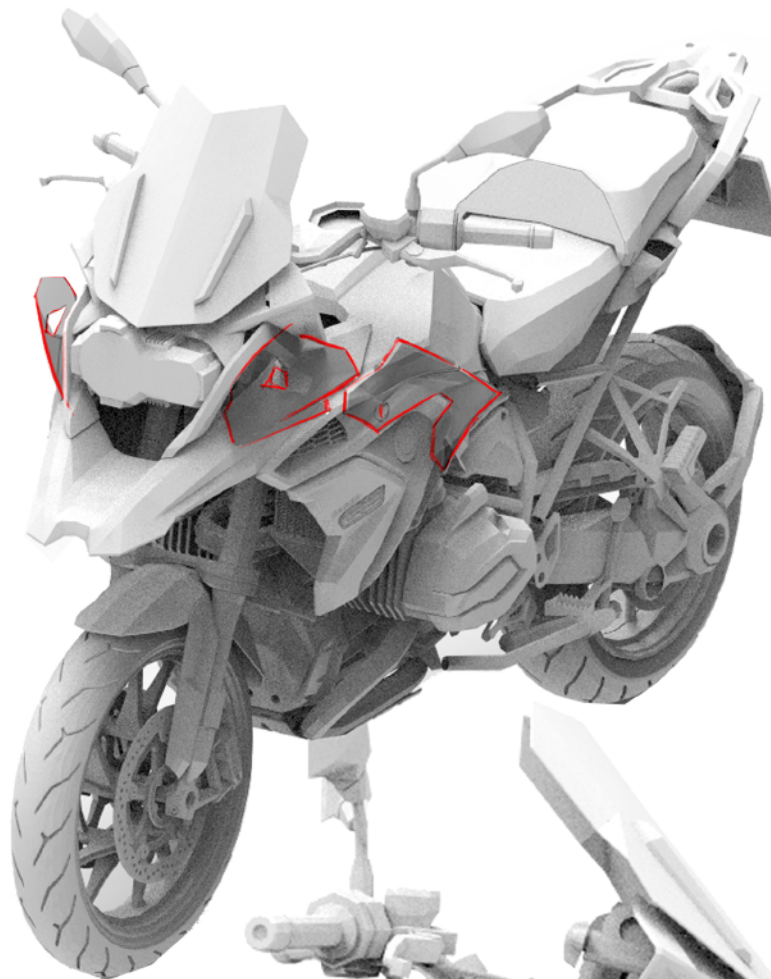

UPPER REF. 9847

DEFLECTORS

LOWER REF. 9848

B M W R 1 2 0 0 G S

2 0 1 3 -

Puig
Hi-Tech Parts

DEFLECTORS

BMW R1200GS

2013 -

UPPER
DEFLECTORS
LOWER

PROTECTION

ADVENTURE

PERSONALIZED

ORIGINAL BMW R1200GS

BMW R1200GS BY PUIG

info@puig.tv
info@puigusa.com