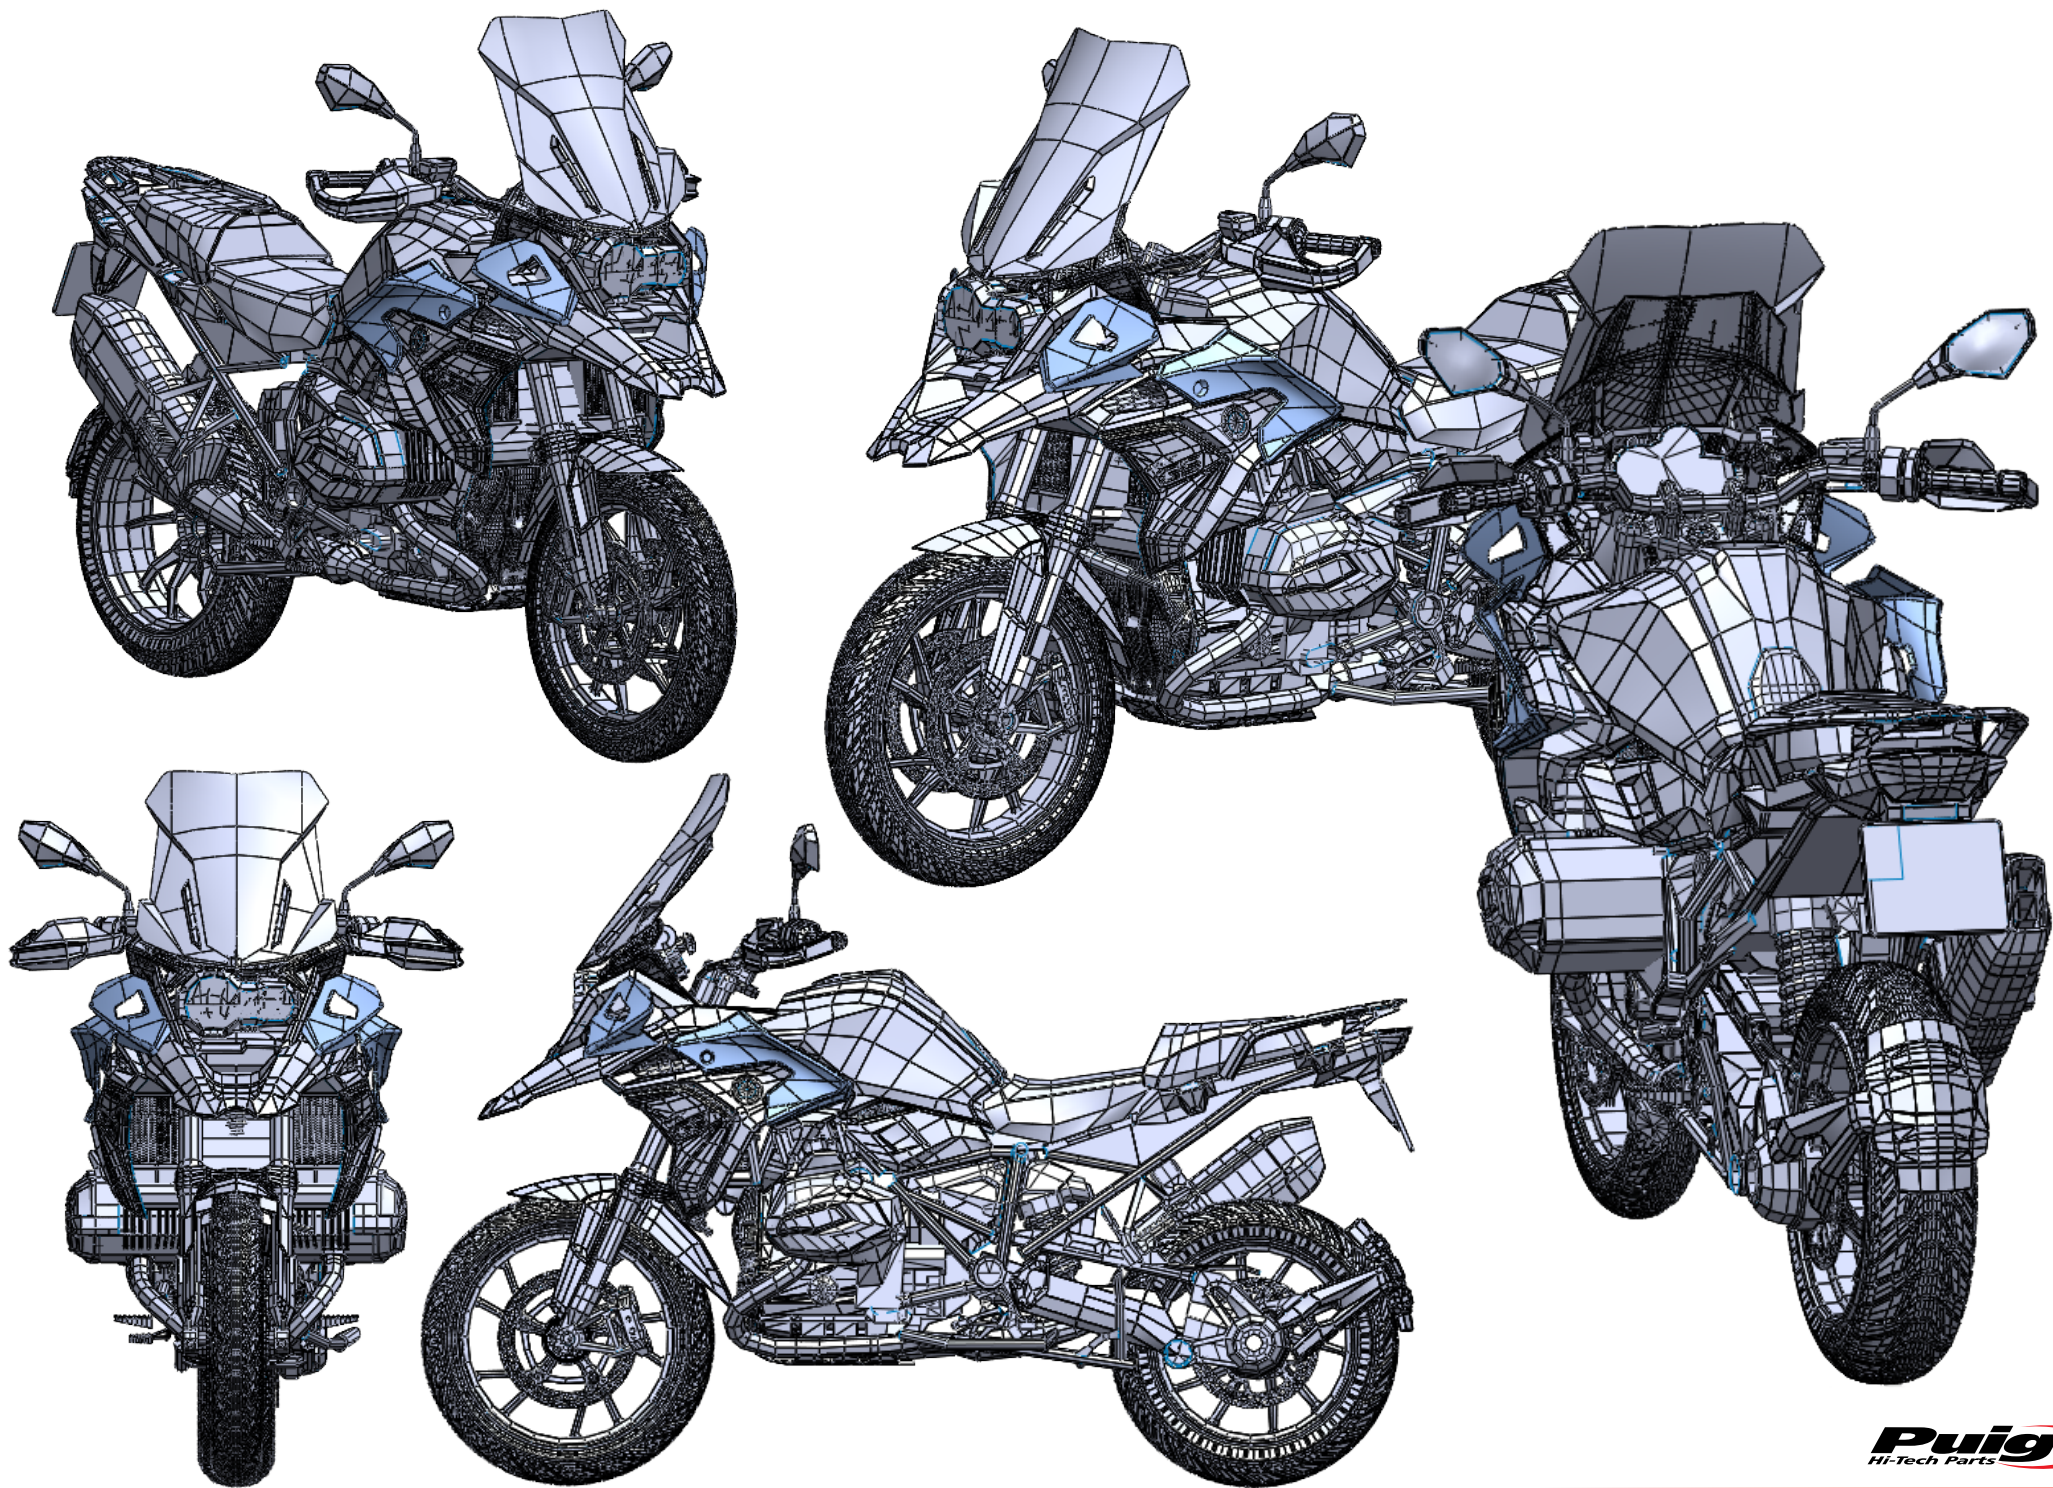

UPPER REF. 9847

DEFLECTORS

LOWER REF. 9848

B M W R 1 2 0 0 G S

2 0 1 3 -

Puig
Hi-Tech Parts

DEFLECTORS

BMW R1200GS

2013 -

UPPER
DEFLECTORS
LOWER

PROTECTION

ADVENTURE

PERSONALIZED

ORIGINAL BMW R1200GS

BMW R1200GS BY PUIG

info@puig.tv
info@puigusa.com