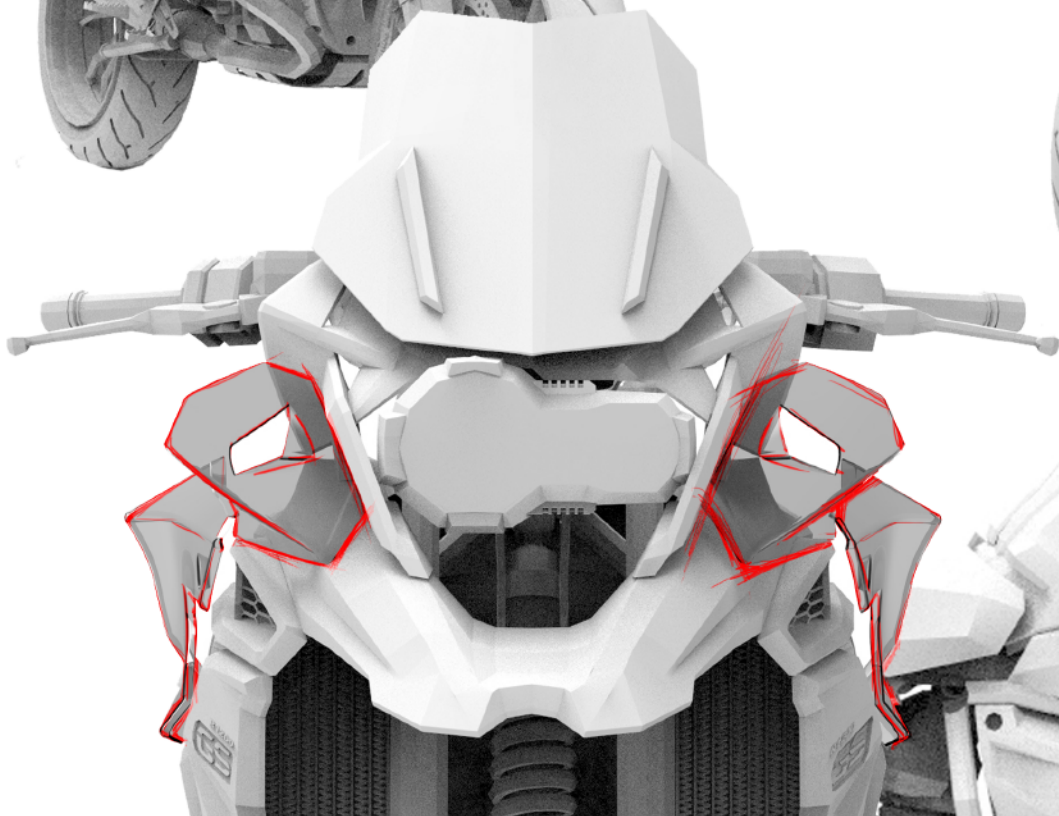

UPPER REF. 9847

DEFLECTORS

LOWER REF. 9848

B M W R 1 2 0 0 G S

2 0 1 3 -

Puig
Hi-Tech Parts

DEFLECTORS

BMW R1200GS

2013 -

UPPER
DEFLECTORS
LOWER

PROTECTION

ADVENTURE

PERSONALIZED

ORIGINAL BMW R1200GS

BMW R1200GS BY PUIG

info@puig.tv
info@puigusa.com