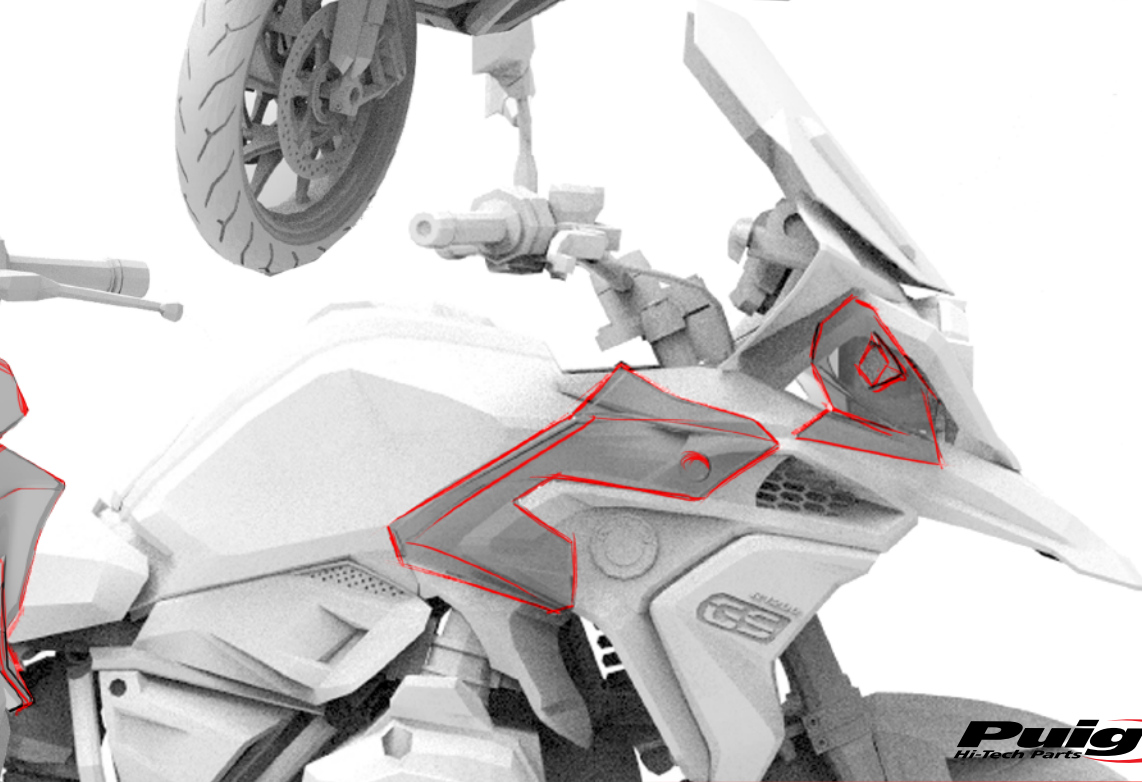

UPPER REF. 9847

DEFLECTORS

LOWER REF. 9848

B M W R 1 2 0 0 G S

2 0 1 3 -

Puig
Hi-Tech Parts

DEFLECTORS

BMW R1200GS

2013 -

UPPER
DEFLECTORS
LOWER

PROTECTION

ADVENTURE

PERSONALIZED

ORIGINAL BMW R1200GS

BMW R1200GS BY PUIG

info@puig.tv
info@puigusa.com