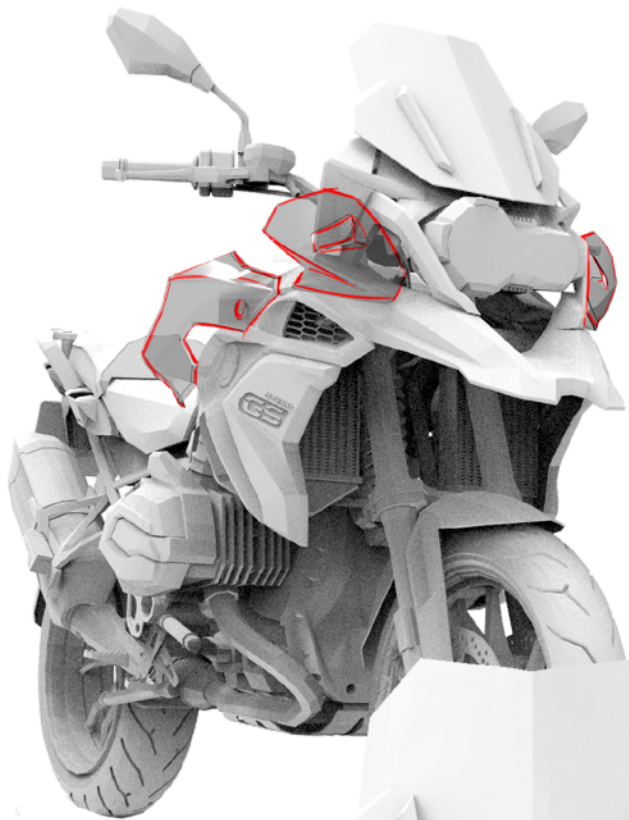

UPPER REF. 9847

DEFLECTORS

LOWER REF. 9848

B M W R 1 2 0 0 G S

2 0 1 3 -

Puig
Hi-Tech Parts

DEFLECTORS

BMW R1200GS

2013 -

UPPER
DEFLECTORS
LOWER

PROTECTION

ADVENTURE

PERSONALIZED

ORIGINAL BMW R1200GS

BMW R1200GS BY PUIG

info@puig.tv
info@puigusa.com