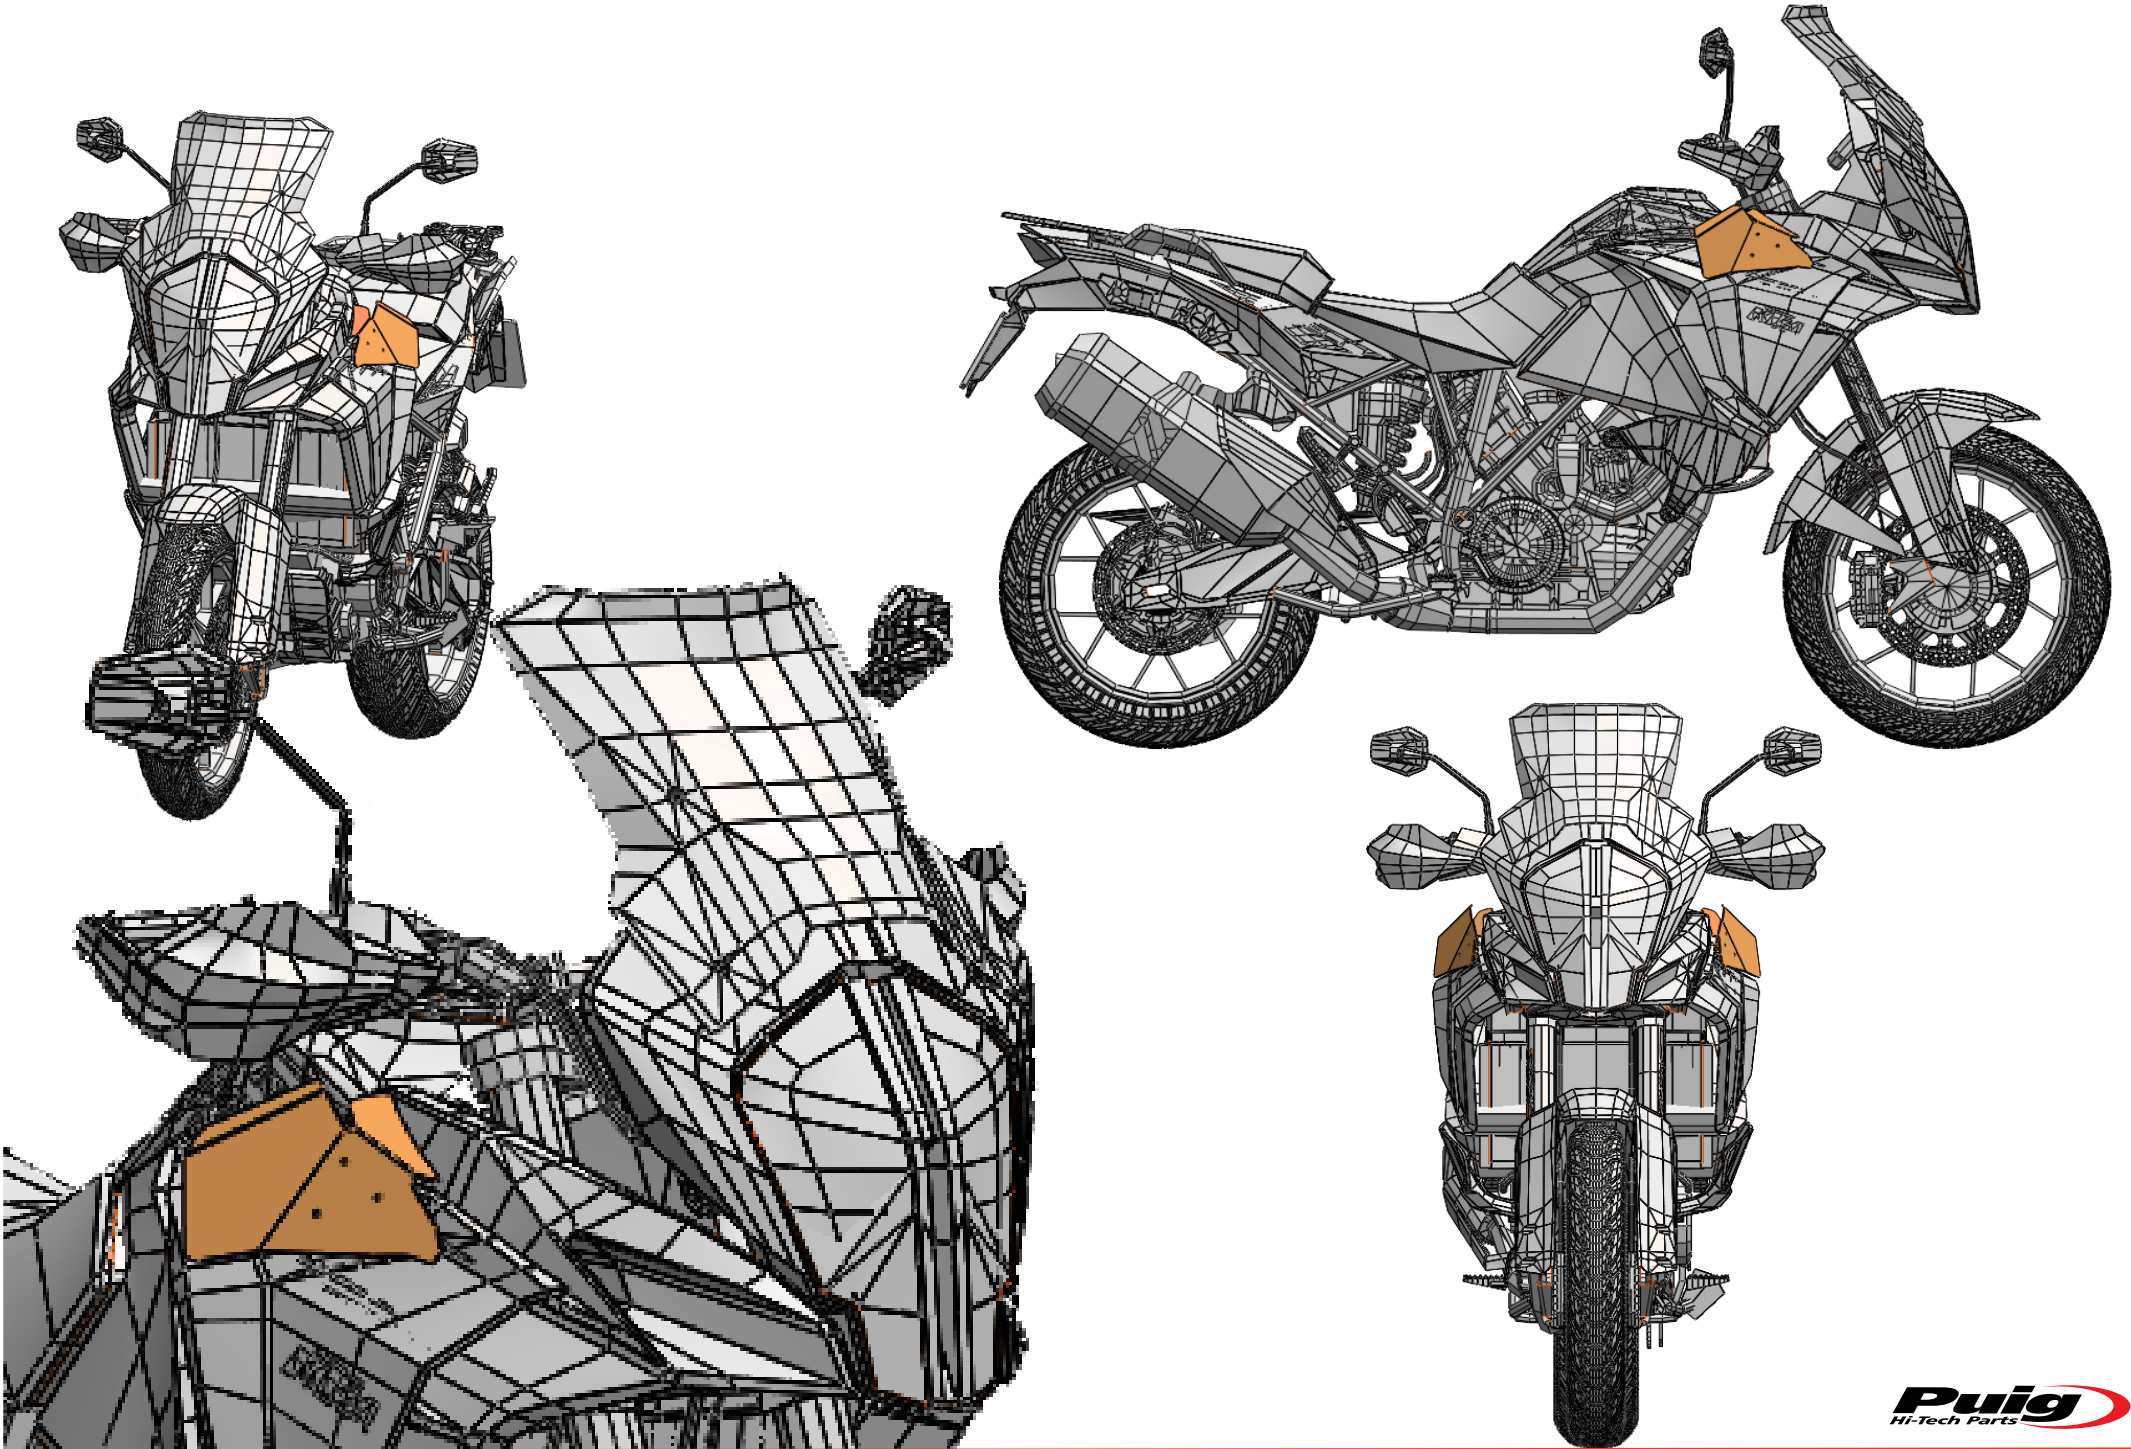

# DEFLECTOR

REF. 9623

**K T M 1 2 9 0 S U P E R A D V E N T U R E R / S**

2 0 1 7 -

**Puig**  
Hi-Tech Parts

Polycarbonate

# DEFLECTOR

REF. 9623

KTM 1290 SUPER ADVENTURE R/S  
2017 -

HIGH PRESSURE

LOW PRESSURE