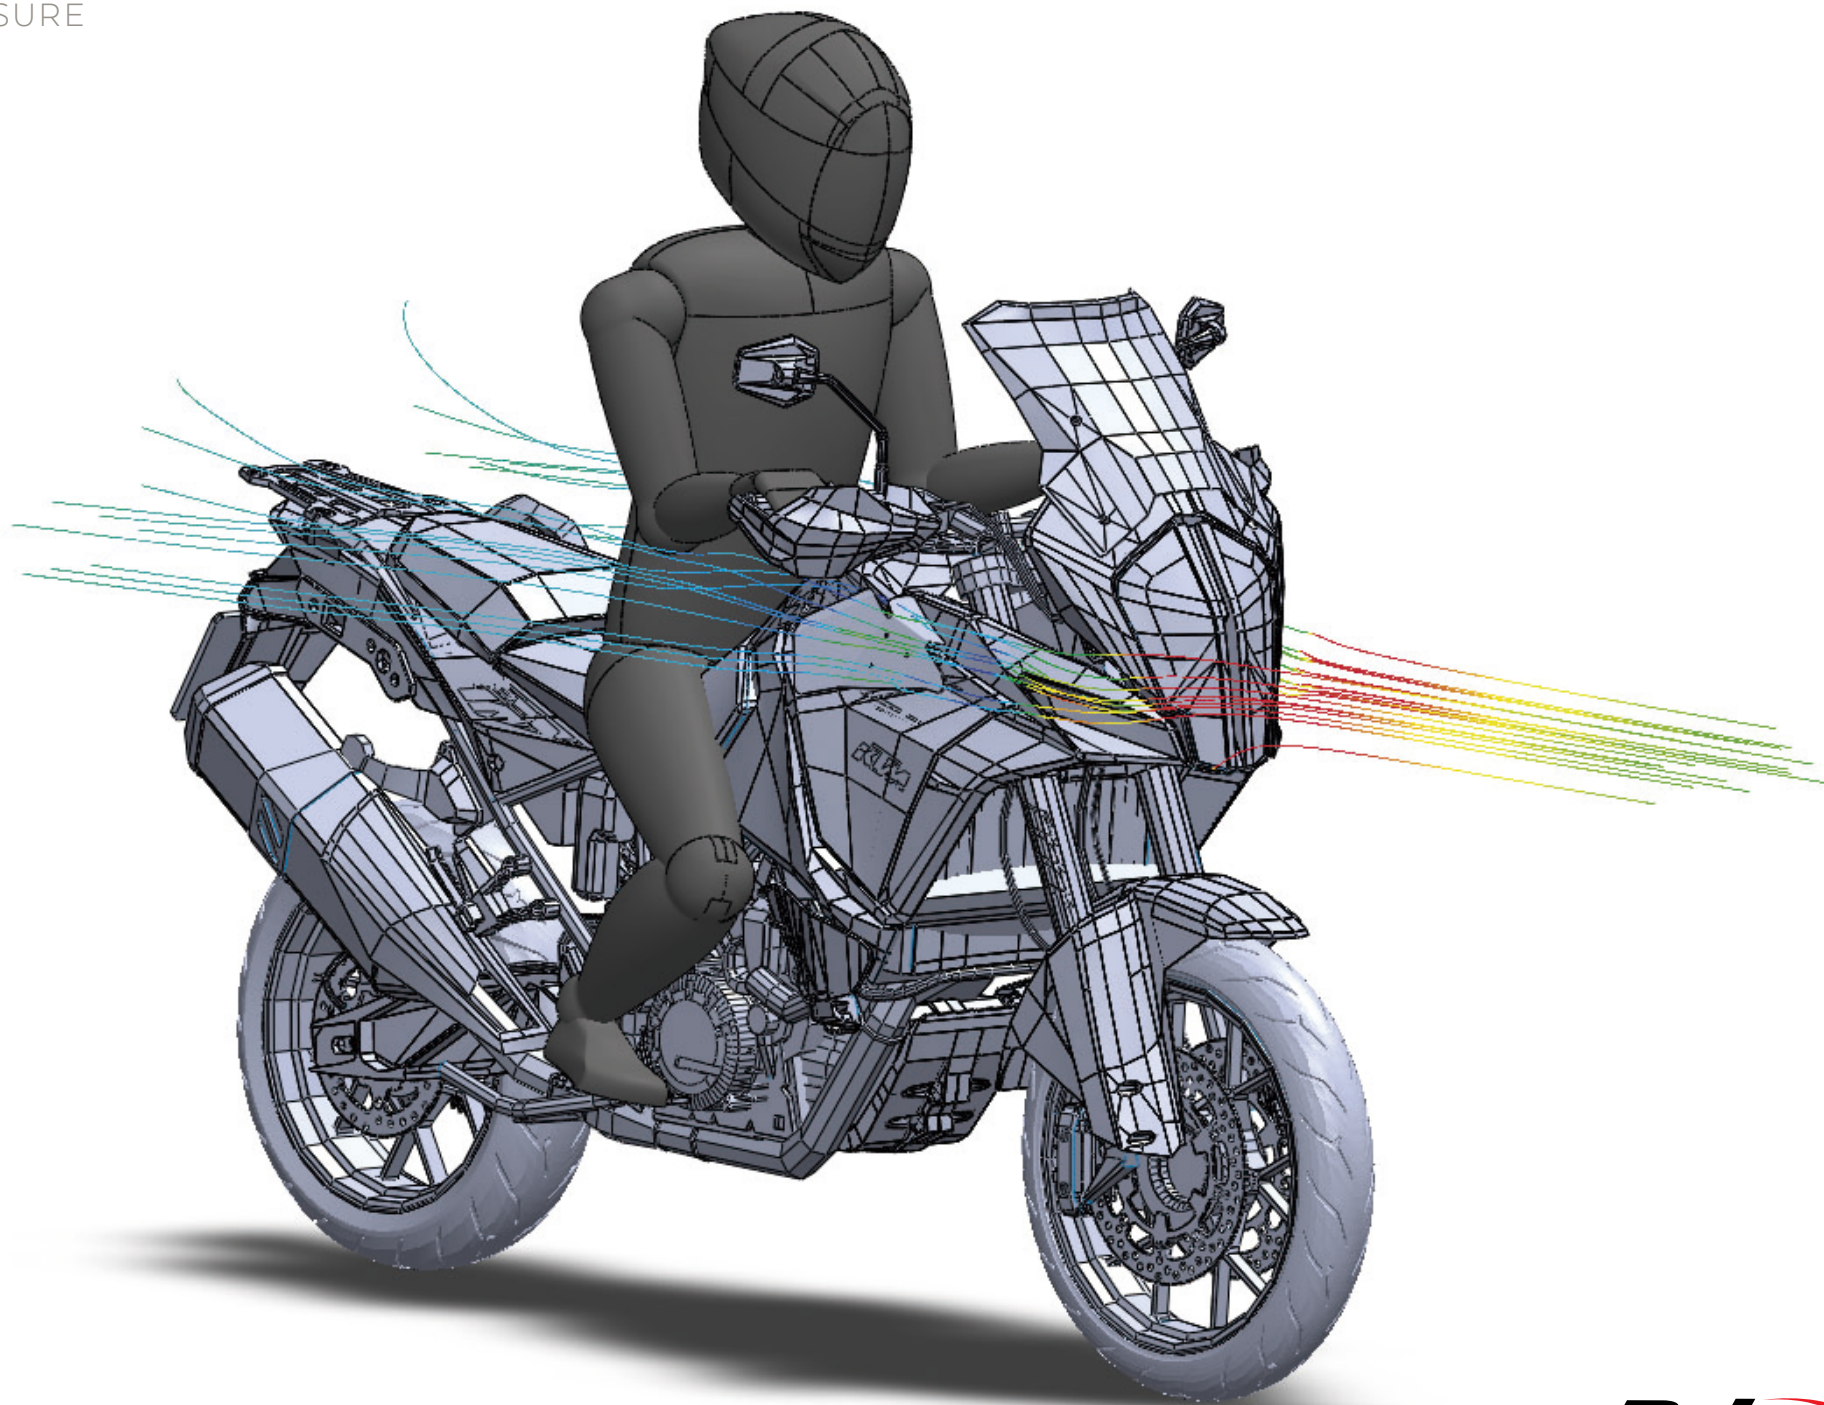

# DEFLECTOR

REF. 9623

**K T M 1 2 9 0 S U P E R A D V E N T U R E R / S**

2 0 1 7 -

**Puig**  
Hi-Tech Parts

Polycarbonate

# DEFLECTOR

REF. 9623

KTM 1290 SUPER ADVENTURE R/S  
2017 -

HIGH PRESSURE

LOW PRESSURE