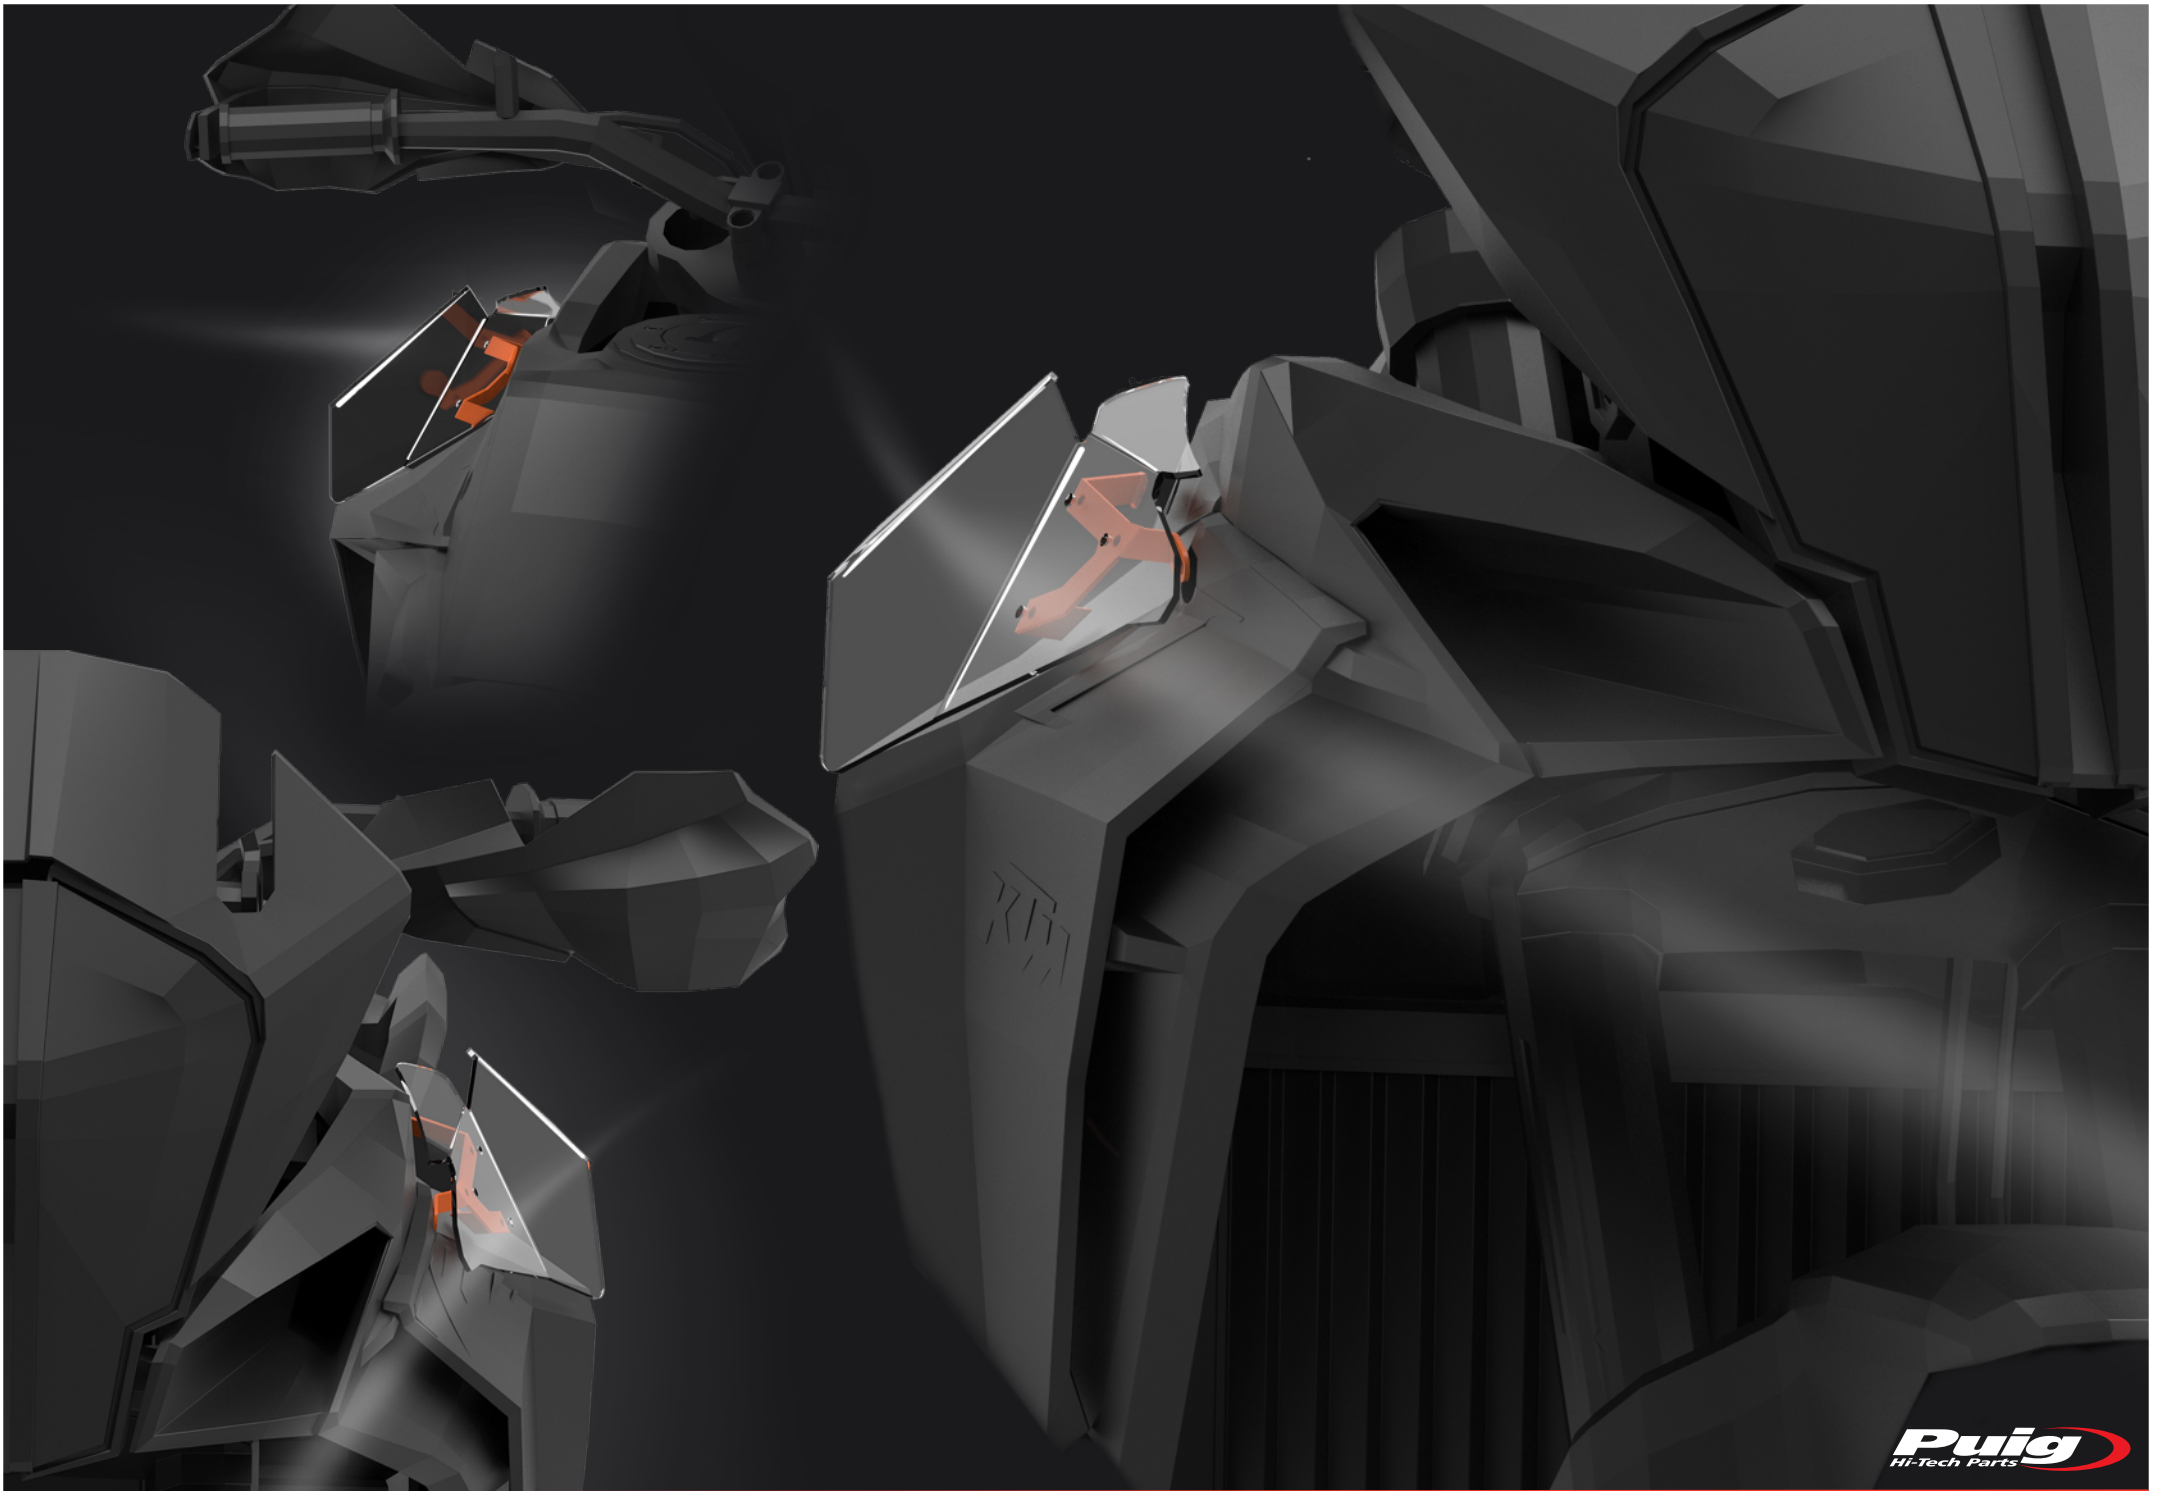

# DEFLECTOR

REF. 9623

**K T M 1 2 9 0 S U P E R A D V E N T U R E R / S**

2 0 1 7 -

**Puig**  
Hi-Tech Parts

Polycarbonate

# DEFLECTOR

REF. 9623

KTM 1290 SUPER ADVENTURE R/S  
2017 -

HIGH PRESSURE

LOW PRESSURE