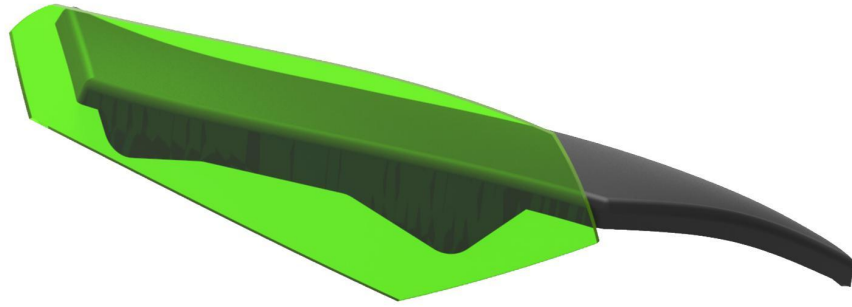

LATERAL SPOILERS

DOWNFORCE

REF. 9882

KAWASAKI ZX-10R
2016 -

DOWNFORCE

KAWASAKI ZX-10R

2016 -

LATERAL SPOILERS
DOWNFORCE