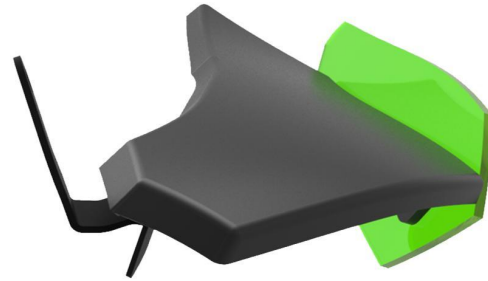

LATERAL SPOILERS

DOWNFORCE

REF. 9882

KAWASAKI ZX-10R
2016 -

DOWNFORCE

KAWASAKI ZX-10R

2016 -

LATERAL SPOILERS
DOWNFORCE