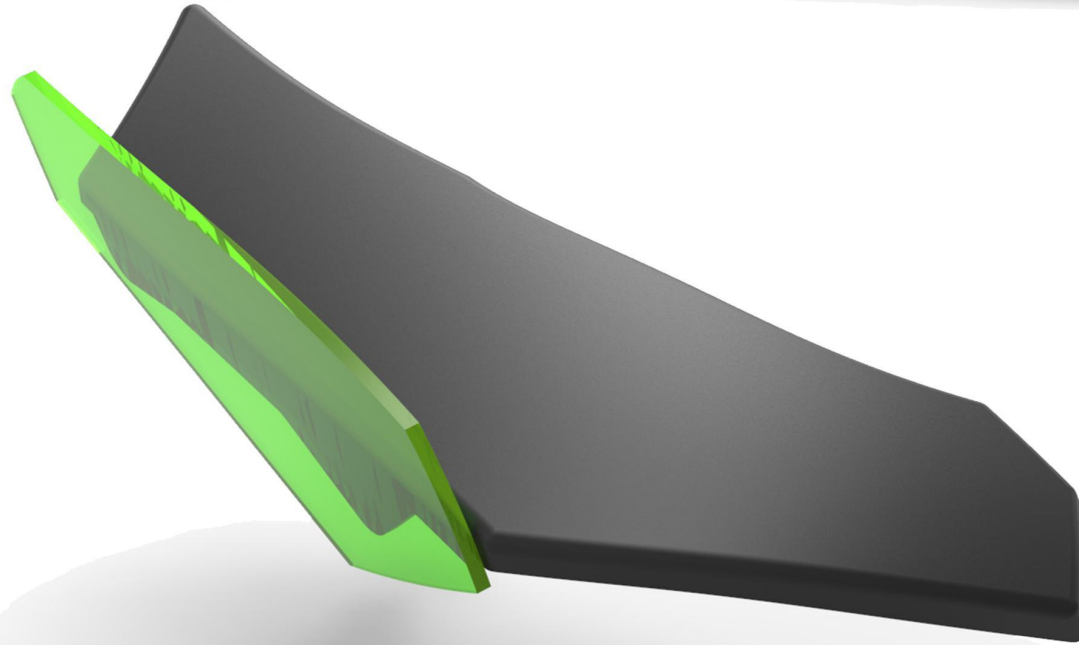

LATERAL SPOILERS

DOWNFORCE

REF. 9882

KAWASAKI ZX-10R
2016 -

DOWNFORCE

KAWASAKI ZX-10R

2016 -

LATERAL SPOILERS
DOWNFORCE