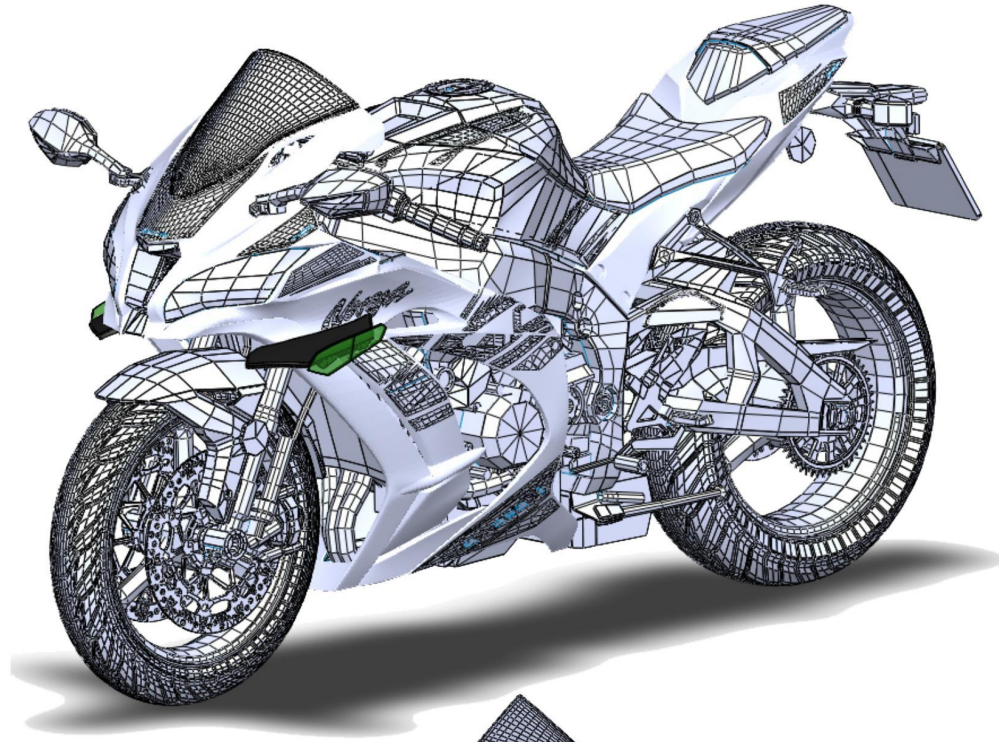

LATERAL SPOILERS

DOWNFORCE

REF. 9882

KAWASAKI ZX-10R
2016 -

DOWNFORCE

KAWASAKI ZX-10R

2016 -

LATERAL SPOILERS
DOWNFORCE

AGRESSIVE

RACING

PERSONALIZED

ORIGINAL KAWASAKI ZX-10R

KAWASAKI ZX-10R BY PUIG

KAWASAKI ZX-10R ORIGINAL

KAWASAKI ZX-10R BY PUIG

info@puig.tv
www.puig.tv