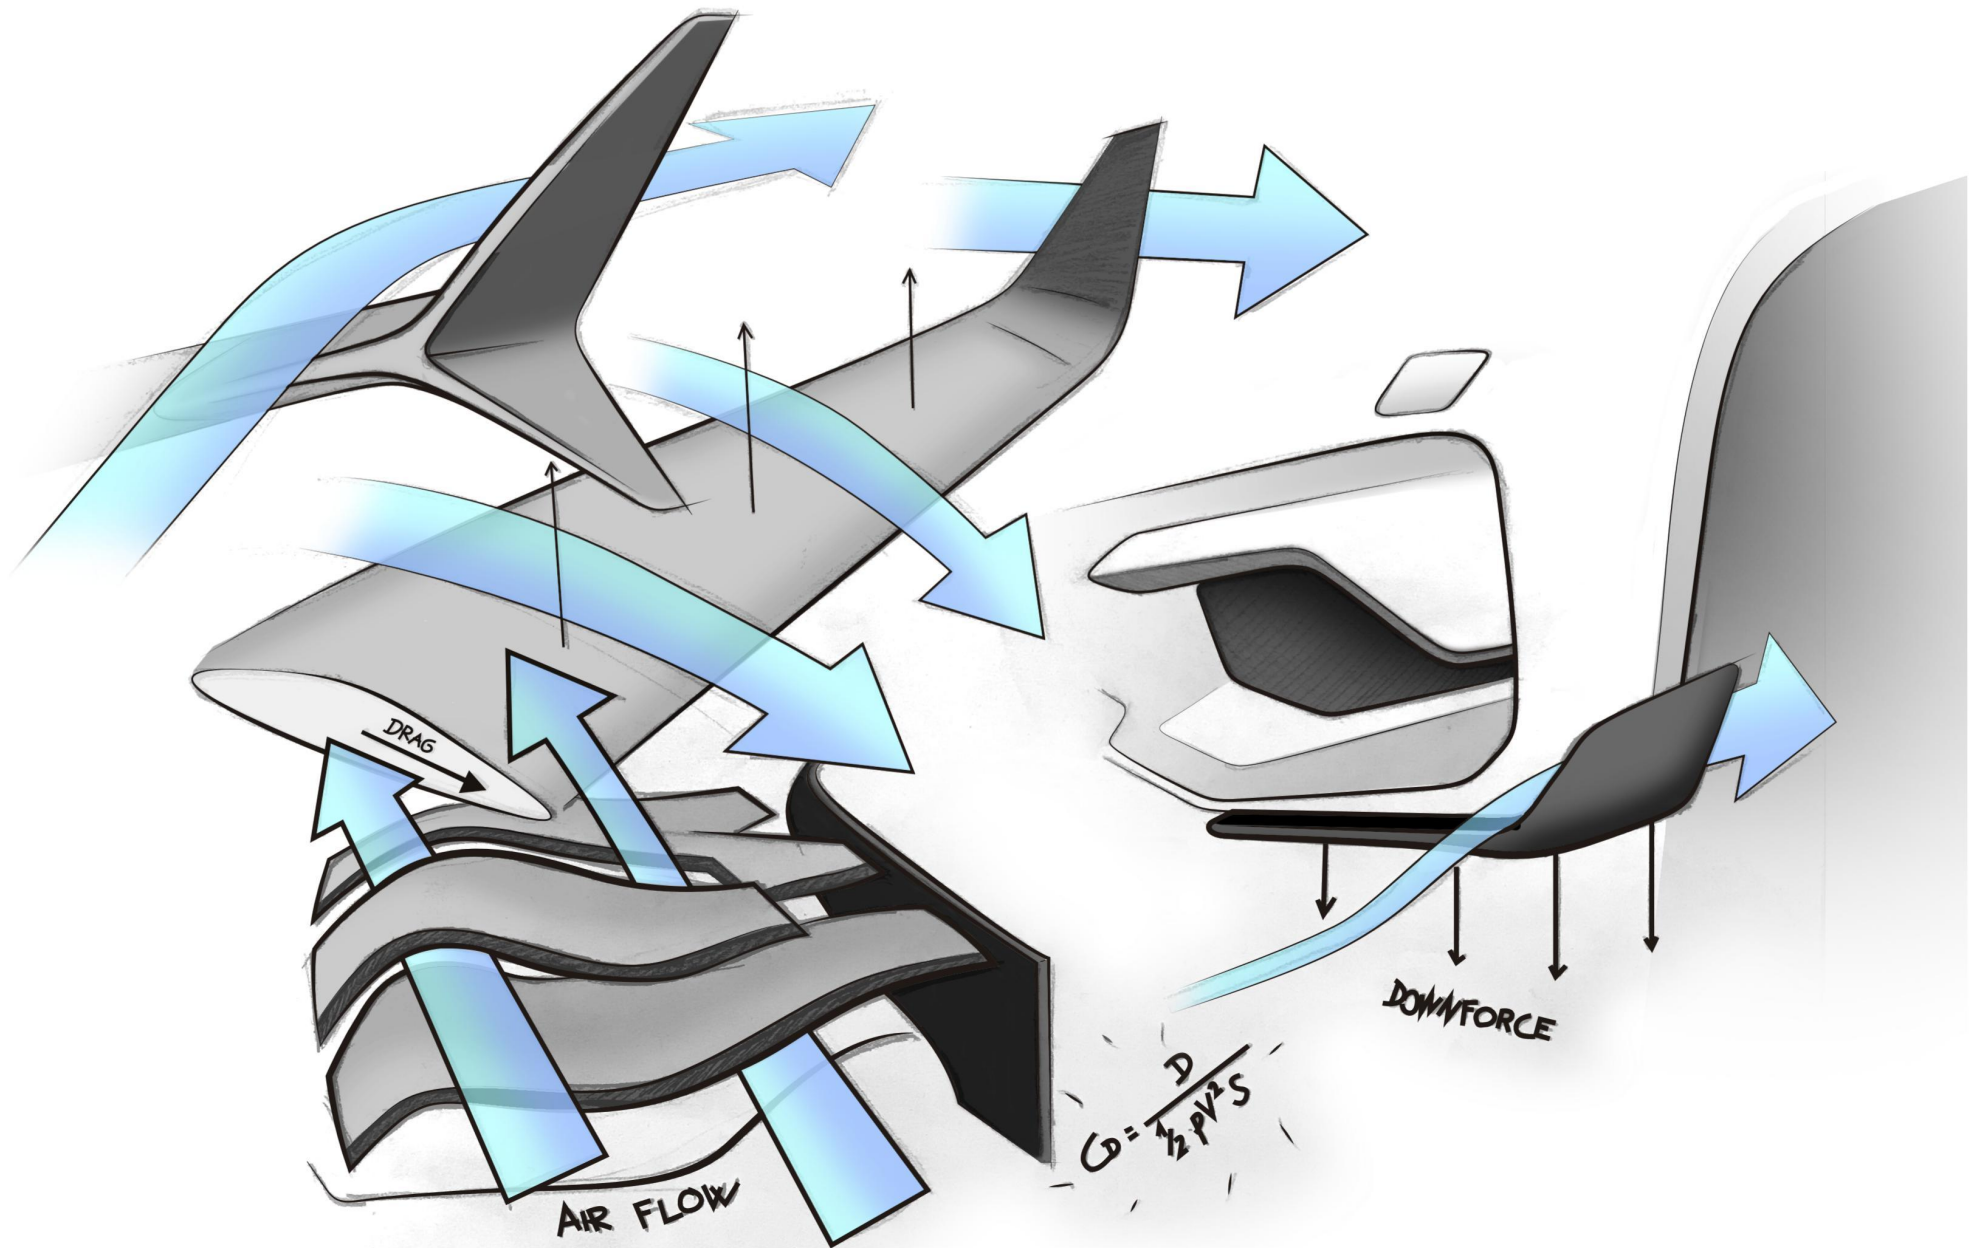

LATERAL SPOILERS

DOWNFORCE

REF. 9882

KAWASAKI ZX-10R
2016 -

DOWNFORCE

KAWASAKI ZX-10R

2016 -

LATERAL SPOILERS
DOWNFORCE