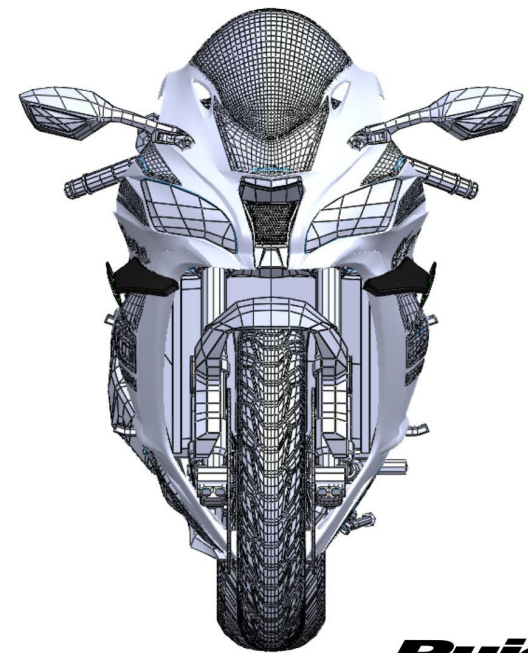

LATERAL SPOILERS

DOWNFORCE

REF. 9882

KAWASAKI ZX-10R
2016 -

DOWNFORCE

KAWASAKI ZX-10R

2016 -

LATERAL SPOILERS
DOWNFORCE