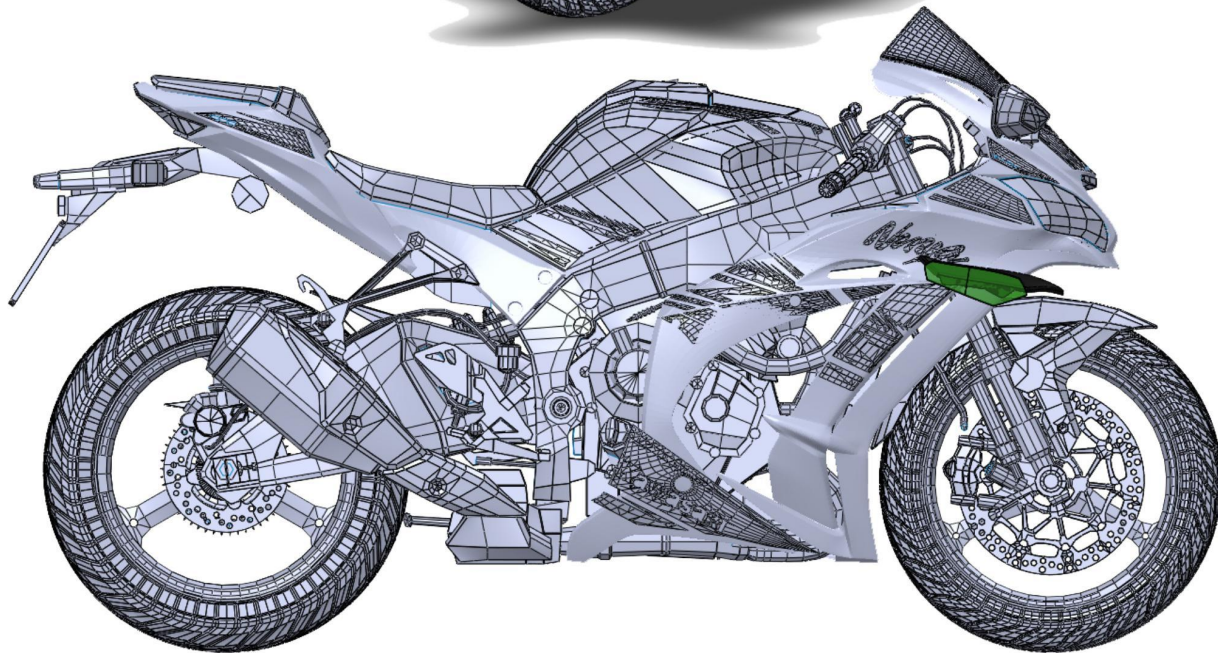

LATERAL SPOILERS

DOWNFORCE

REF. 9882

KAWASAKI ZX-10R
2016 -

DOWNFORCE

KAWASAKI ZX-10R

2016 -

LATERAL SPOILERS
DOWNFORCE