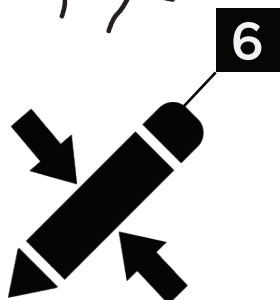

REF.20220N

P R O M O T E R K I T

INSTRUCTION FOR USE

CLEAN THE SURFACE WITH NATURAL SOAP

**PRESS HARD THE PEN ID6 UNTIL THE GLASS
INSIDE BREAKS AND THE FLUID FLOWS**

**APPLY THE PEN ONLY ON SPOILER SUPPORT
PIECE AREA**

CHECK IS COMPLETELY DRY BEFOR START