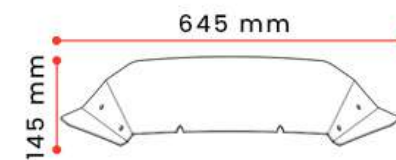

HARLEY DAVIDSON ROAD GLIDE 2024

HIGH-ROAD SPORT WINDSCREEN

REF. 22107

22107 W +0 mm/+0 in

22107 H +0 mm/+0 in

22107 F +0 mm/+0 in

OEM