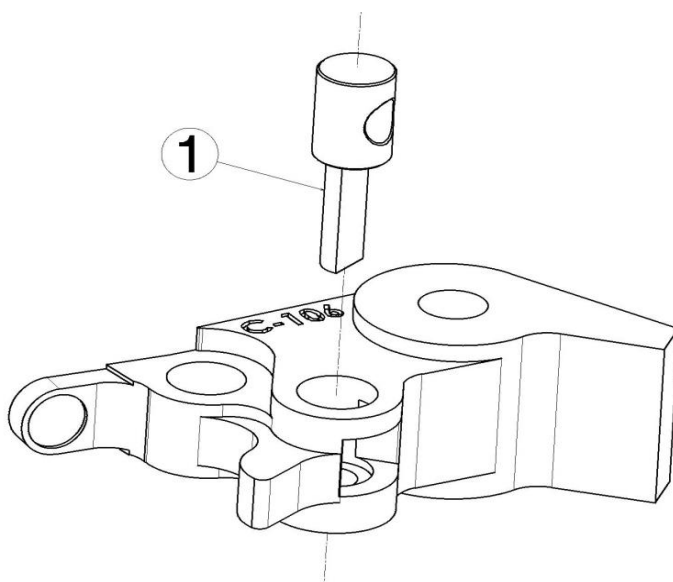

KTM / TRIUMPH MODELS

REF 3639N

HERRAJE MANETA EMBRAGUE / IRON CLUTCH LEVEL /
KUPPLUNGHEBELADAPTER

1, Pieza original / Original parts

KTM / TRIUMPH MODELS

REF 3639N

HERRAJE MANETA EMBRAGUE / IRON CLUTCH LEVEL /
KUPPLUNGHEBELADAPTER

1, Pieza original / Original parts