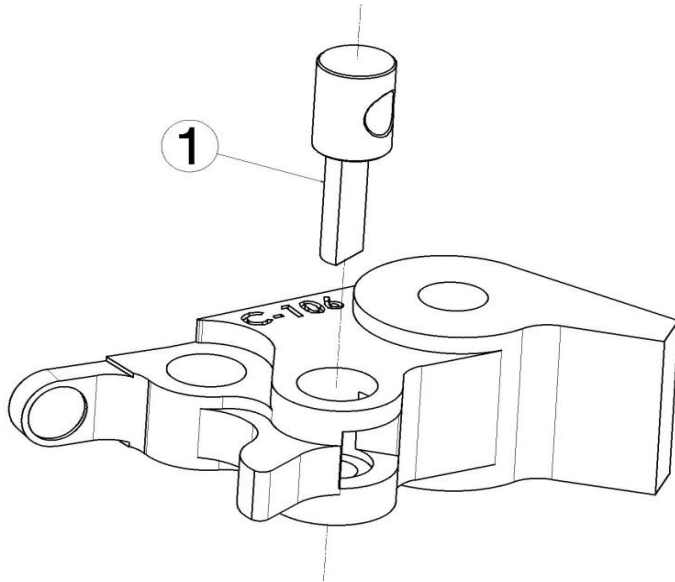

KTM / TRIUMPH MODELS

REF 3639N

HERRAJE MANETA EMBRAGUE / IRON CLUTCH LEVEL /
KUPPLUNGHEBELADAPTER

1, Pieza original / Original parts

KTM / TRIUMPH MODELS

REF 3639N

HERRAJE MANETA EMBRAGUE / IRON CLUTCH LEVEL /
KUPPLUNGHEBELADAPTER

1, Pieza original / Original parts