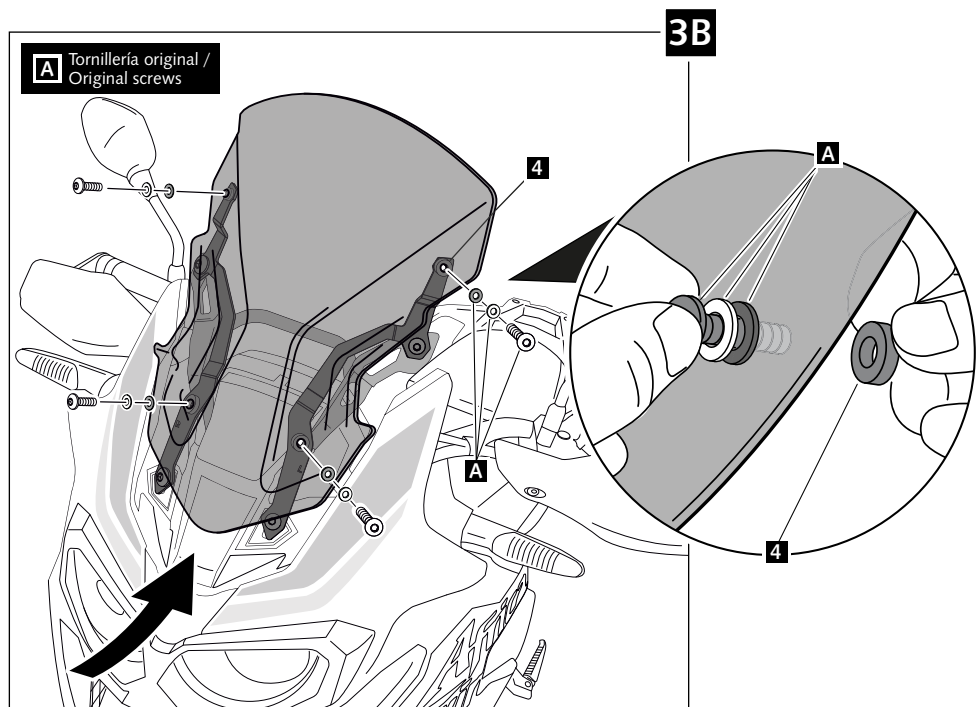

SOPORTE ELEVADOR ADAPTABLE A - ELEVATOR SUPPORT FOR - HEBEBÜGEL FÜR
HONDA AFRICA TWIN '16- / AFRICA TWIN ADV. SPORT '18-

INSTRUCCIONES DE MONTAJE - MOUNTING INSTRUCTIONS - MONTAGEANLEITUNG

Cúpula Puig Racing
ref.: 8904 NO incluida /
Puig Racing Screen ref.:
8904 NOT included