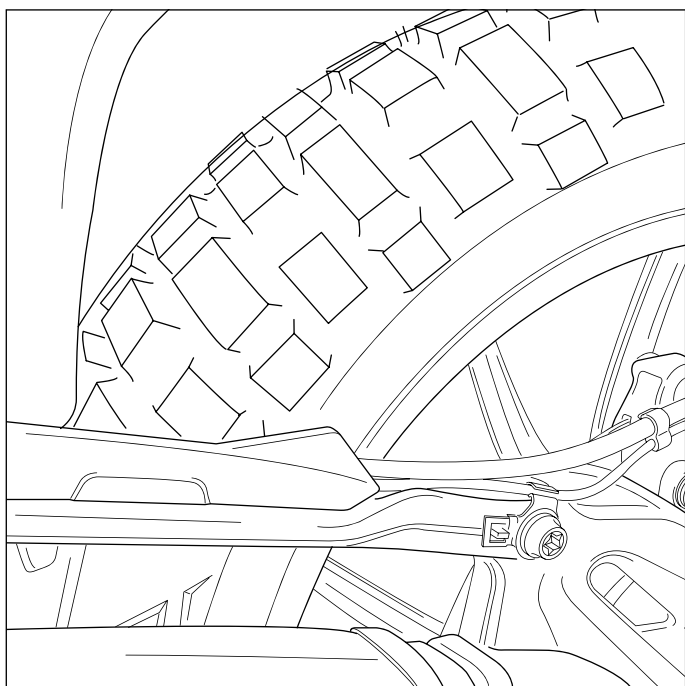

GUARDABARROS TRASERO ADAPTABLE A - REAR MUDGUARD ADAPTABLE TO - HINTERRADABDECKUNG FÜR BMW R1200GS '13-'17/ R1200GS EXCLUSIVE/RALLYE '17/ R1200GS ADV. '14-'17

INSTRUCCIONES DE MONTAJE - MOUNTING INSTRUCTIONS - MONTAGEANLEITUNG

- PARA NEUMÁTICOS OFF-ROAD, CONSULTAR COMPATIBILIDAD EN info@puig.tv
- FOR OFF-ROAD TIRES, PLEASE CHECK SUITABILITY AT info@puig.tv OR info@puigusa.com
- OFF-ROAD Reifen Verträglichkeit zu prüfen, info@puig.tv