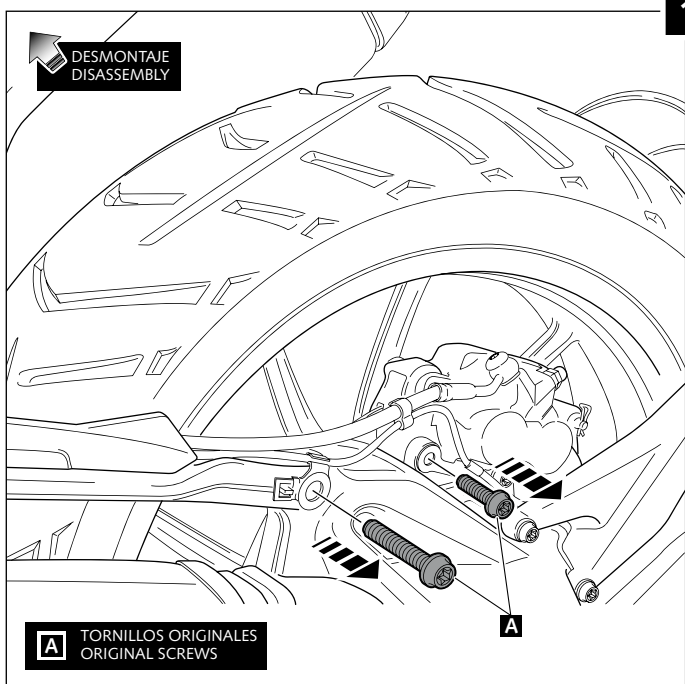

GUARDABARROS TRASERO ADAPTABLE A - REAR MUDGUARD ADAPTABLE TO - HINTERRADABDECKUNG FÜR BMW R1200GS '13-'17/ R1200GS EXCLUSIVE/RALLYE '17/ R1200GS ADV. '14-'17

INSTRUCCIONES DE MONTAJE - MOUNTING INSTRUCTIONS - MONTAGEANLEITUNG

- PARA NEUMÁTICOS OFF-ROAD, CONSULTAR COMPATIBILIDAD EN info@puig.tv
- FOR OFF-ROAD TIRES, PLEASE CHECK SUITABILITY AT info@puig.tv OR info@puigusa.com
- OFF-ROAD Reifen Verträglichkeit zu prüfen, info@puig.tv