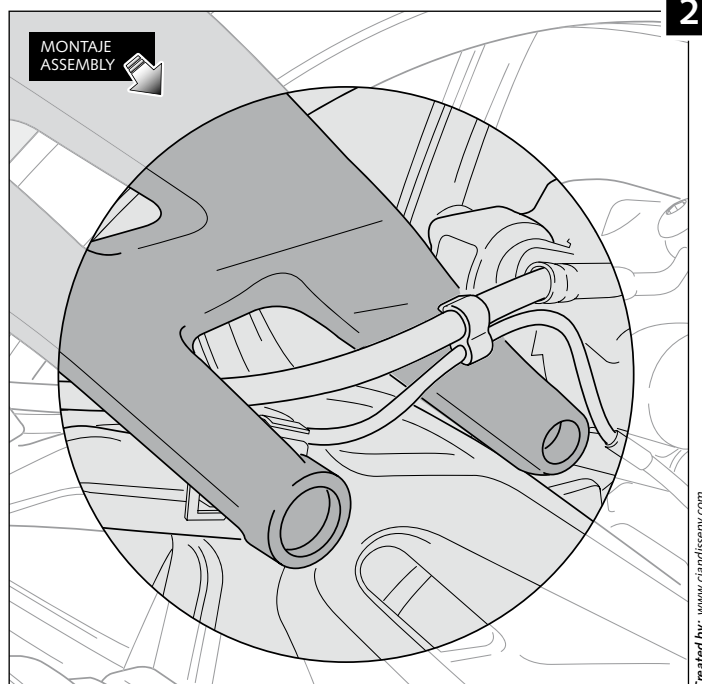

GUARDABARROS TRASERO ADAPTABLE A - REAR MUDGUARD ADAPTABLE TO - HINTERRADABDECKUNG FÜR BMW R1200GS '13-'17/ R1200GS EXCLUSIVE/RALLYE '17/ R1200GS ADV. '14-'17

INSTRUCCIONES DE MONTAJE - MOUNTING INSTRUCTIONS - MONTAGEANLEITUNG

- PARA NEUMÁTICOS OFF-ROAD, CONSULTAR COMPATIBILIDAD EN info@puig.tv
- FOR OFF-ROAD TIRES, PLEASE CHECK SUITABILITY AT info@puig.tv OR info@puigusa.com
- OFF-ROAD Reifen Verträglichkeit zu prüfen, info@puig.tv