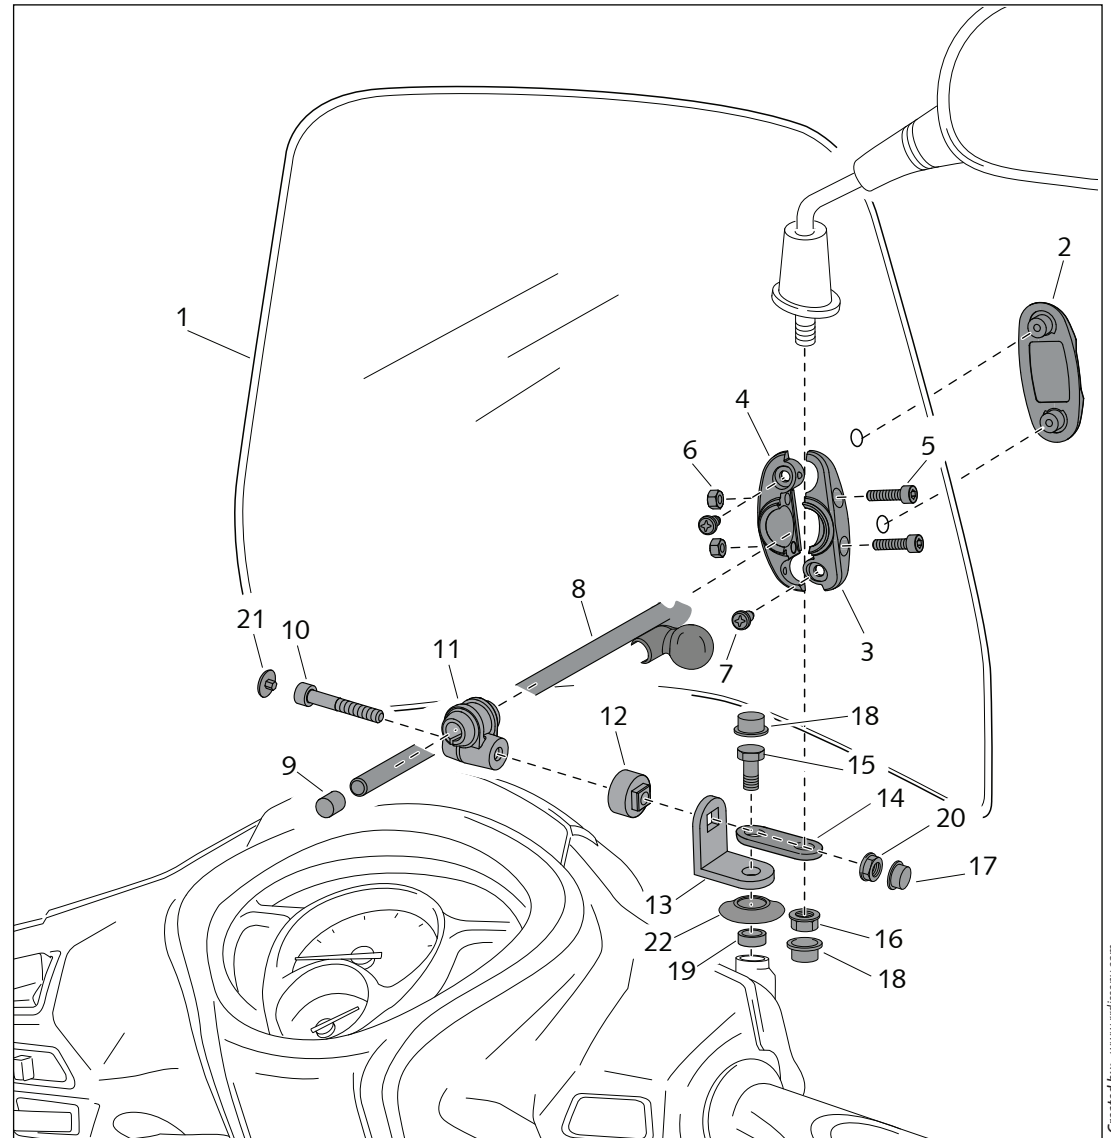

Created by: www.rdiseny.com