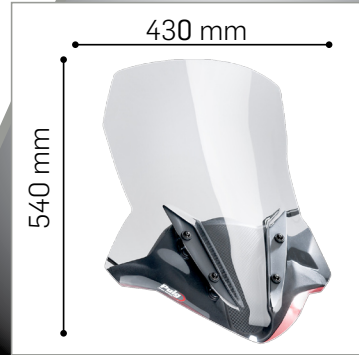

SUZUKI V-STROM 650/XT 12-15

Since 1964
Puig
Hi-Tech Parts

Touring windshield

◀◀ Max. protection +110mm (4¹/₃") ▶▶

TOURING+VISOR 6253H

TOURING 5895W

OEM

WSTROM

Puig
Hi-Tech Parts

MAX Protection
MIN Protection

120mm  **(4³/₄ inches)**

Ref. 5895W

OEM

Ref. 5895H