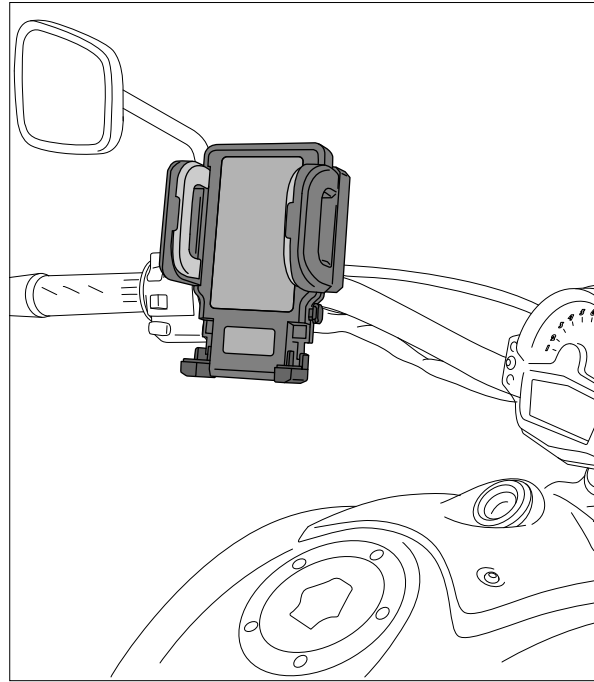

**SOPORTE UNIVERSAL PARA MANILLAR /
UNIVERSAL SUPPORT TO HANDLEBAR**

M O U N T I N G I N S T R U C T I O N S

REF 3534N

SOPORTE FUNDA MOVIL / MOBILE COVER SUPPORT / MOBILE COVER-UNTERSTÜTZUNG

1 Person

2 min

EASY

ID.	PIEZA/PART	DESCRIPCIÓN	DESCRIPTION	QTY.	REF.:
1		Soporte	Support	1	3534N
2		Goma protectora manillar	Handlebar rubber band protector	2	----
3		Funda (No suministrada)	Cover (Not supplied)	1	3530N/3531N
4		Soporte móvil (No incluido)	Mobile support (Not included)	-	3836N