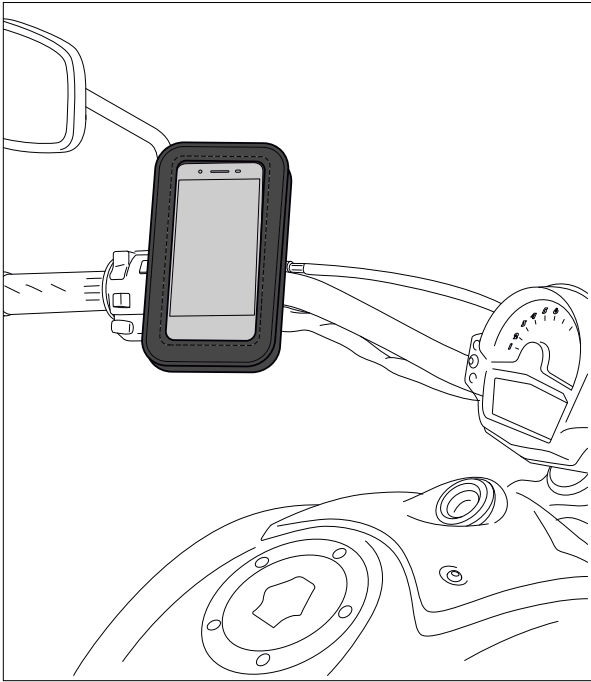

**SOPORTE UNIVERSAL PARA MANILLAR /
UNIVERSAL SUPPORT TO HANDLEBAR**

M O U N T I N G I N S T R U C T I O N S

REF 3534N

SOPORTE FUNDA MOVIL / MOBILE COVER SUPPORT / MOBILE COVER-UNTERSTÜTZUNG

1 Person

2 min

EASY

ID.	PIEZA/PART	DESCRIPCIÓN	DESCRIPTION	QTY.	REF.:
1		Soporte	Support	1	3534N
2		Goma protectora manillar	Handlebar rubber band protector	2	----
3		Funda (No suministrada)	Cover (Not supplied)	1	3530N/3531N
4		Soporte móvil (No incluido)	Mobile support (Not included)	-	3836N