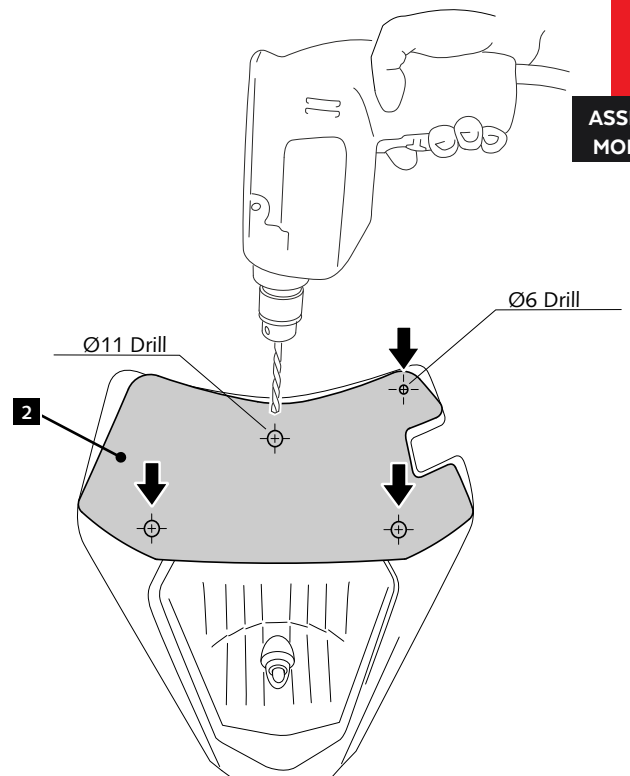

A DISCONNECT THE HEADLIGHT

3

ASSEMBLY
MONTAJE