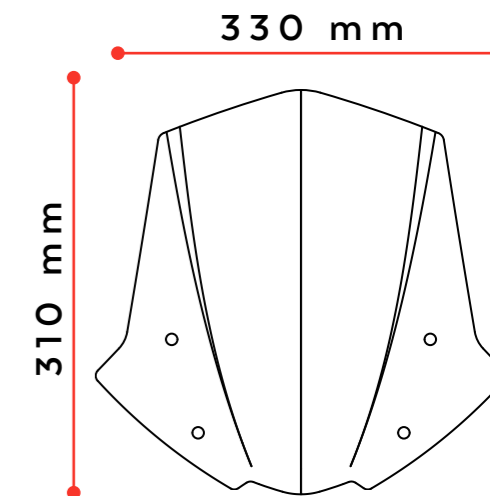

CARENABRIS NAKED NEW GENERATION SPORT

REF 20432

20432F +150mm/+5,90in

20432H +150mm/+5,905in

OEM

330 mm

310 mm